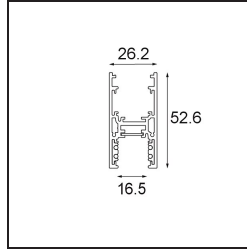

Date

Customer

Project

Type

Track 48V High Profile Surface 3000 Champagne Brushed Anodised

Specifications

Material	13455841
Lamp Included	No
Number of Light Sources	0
Light Direction	Down
Input Voltage	48Vdc
Electrical Class	III
IP Rating	20
Glow wire rating (°C)	960
Indoor/Outdoor	Indoor
Application	Ceiling
Mounting	Surface
Adjustability	Not Applicable
Primary Colour & Primary Finish	Champagne, Brushed Anodised
Gross weight (g)	4172.0

Installation Accessories

- 11062732** Power Feed Canopy Surface Square 4P Black Structure
- 11062709** Power Feed Canopy Surface Square 4P White Structure

- 11061409** Power Feed Canopy Surface Square 5P White Structure
- 11061432** Power Feed Canopy Surface Square 5P Black Structure