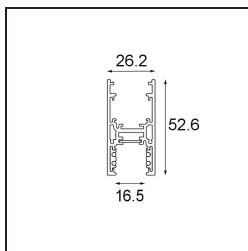

Date

Customer

Project

Type

Track 48V High Profile Surface 3000 Champagne Brushed Anodised

Specifications

Material	13455841
Lamp Included	No
Number of Light Sources	0
Light Direction	Down
Input Voltage	48Vdc
Electrical Class	III
IP Rating	20
Glow wire rating (°C)	960
Indoor/Outdoor	Indoor
Application	Ceiling
Mounting	Surface
Adjustability	Not Applicable
Primary Colour & Primary Finish	Champagne, Brushed Anodised
Gross weight (g)	4172.0