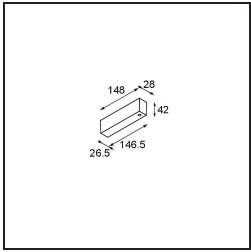

Date

Customer

Project

Type

Track 48V High Profile Surface 3000 Champagne Brushed Anodised

Specifications

Material	13455841
Lamp Included	No
Number of Light Sources	0
Light Direction	Down
Input Voltage	48Vdc
Electrical Class	III
IP Rating	20
Glow wire rating (°C)	960
Indoor/Outdoor	Indoor
Application	Ceiling
Mounting	Surface
Adjustability	Not Applicable
Primary Colour & Primary Finish	Champagne, Brushed Anodised
Gross weight (g)	4172.0

Installation Accessories

- 11062732** Power Feed Canopy Surface Square 4P Black Structure
- 11062709** Power Feed Canopy Surface Square 4P White Structure

- 11061409** Power Feed Canopy Surface Square 5P White Structure
- 11061432** Power Feed Canopy Surface Square 5P Black Structure

- 11061509** Power Feed and Suspension Canopy Surface Square 5P White Structure
- 11061532** Power Feed and Suspension Canopy Surface Square 5P Black Structure

Choose a required accessory