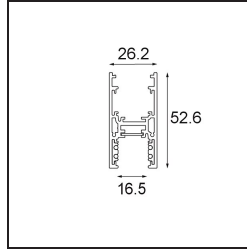

Date \_\_\_\_\_  
Customer \_\_\_\_\_  
Project \_\_\_\_\_  
Type \_\_\_\_\_

*Track 48V High Profile Surface 3000 Champagne Brushed Anodised*

**Specifications**

Material	13455841
Lamp Included	No
Number of Light Sources	0
Light Direction	Down
Input Voltage	48Vdc
Electrical Class	III
IP Rating	20
Glow wire rating (°C)	960
Indoor/Outdoor	Indoor
Application	Ceiling
Mounting	Surface
Adjustability	Not Applicable
Primary Colour & Primary Finish	Champagne, Brushed Anodised
Gross weight (g)	4172.0

**Installation Accessories**

- 11062732** Power Feed Canopy Surface Square 4P DE Black Structure
- 11062709** Power Feed Canopy Surface Square 4P DE White Structure

- 11061409** Power Feed Canopy Surface Square 5P DE White Structure
- 11061432** Power Feed Canopy Surface Square 5P DE Black Structure