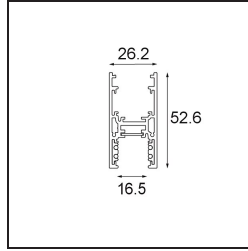

Date _____
Customer _____
Project _____
Type _____

Track 48V High Profile Surface 3000 Black Structure

Specifications

Material	13455832
Lamp Included	No
Number of Light Sources	0
Light Direction	Down
Input Voltage	48Vdc
Electrical Class	III
IP Rating	20
Glow wire rating (°C)	960
Indoor/Outdoor	Indoor
Application	Ceiling
Mounting	Surface
Adjustability	Not Applicable
Primary Colour & Primary Finish	Black, Structure
Gross weight (g)	4172.0

Installation Accessories

- 11062732** Power Feed Canopy Surface Square 4P DE Black Structure
- 11062709** Power Feed Canopy Surface Square 4P DE White Structure

- 11061409** Power Feed Canopy Surface Square 5P DE White Structure
- 11061432** Power Feed Canopy Surface Square 5P DE Black Structure

- 11061509** Power Feed and Suspension Canopy Surface Square 5P DE White Structure
- 11061532** Power Feed and Suspension Canopy Surface Square 5P DE Black Structure

Choose a required accessory