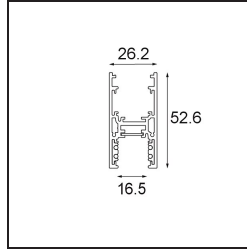

Date \_\_\_\_\_  
Customer \_\_\_\_\_  
Project \_\_\_\_\_  
Type \_\_\_\_\_

*Track 48V High Profile Surface 3000 Black Structure*

**Specifications**

Material	13455832
Lamp Included	No
Number of Light Sources	0
Light Direction	Down
Input Voltage	48Vdc
Electrical Class	III
IP Rating	20
Glow wire rating (°C)	960
Indoor/Outdoor	Indoor
Application	Ceiling
Mounting	Surface
Adjustability	Not Applicable
Primary Colour & Primary Finish	Black, Structure
Gross weight (g)	4172.0

**Installation Accessories**

- 11062732** Power Feed Canopy Surface Square 4P Black Structure
- 11062709** Power Feed Canopy Surface Square 4P White Structure

- 11061409** Power Feed Canopy Surface Square 5P White Structure
- 11061432** Power Feed Canopy Surface Square 5P Black Structure