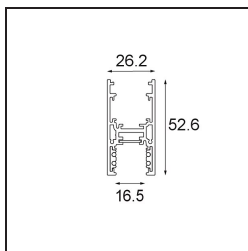

 Date

 Customer

 Project

 Type

Track 48V High Profile Surface 3000 White Structure

Specifications

| | |
|-------------------------------------|---------------------|
| Materiale | 13455809 |
| Lampadina inclusa | No |
| Numero di fonte luminosa | 0 |
| Direzione della luce | Diretta |
| Volt in ingresso | 48Vdc |
| Classificazione elettrica | III |
| Grado IP | 20 |
| Test filo a caldo (°C) | 960 |
| Interno/Esterno | Interno |
| Applicazione | Soffitto |
| Montaggio | Superficie |
| Orientabilità | Not Applicable |
| Colore primario & Finitura primaria | Bianco, Strutturata |
| Peso lordo (g) | 4172,0 |

Accessori Installazione

- 11062732** Power Feed Canopy Surface Square 4P Black Structure
- 11062709** Power Feed Canopy Surface Square 4P White Structure

- 11061409** Power Feed Canopy Surface Square 5P White Structure
- 11061432** Power Feed Canopy Surface Square 5P Black Structure

- 11061509** Power Feed and Suspension Canopy Surface Square 5P White Structure
- 11061532** Power Feed and Suspension Canopy Surface Square 5P Black Structure

Choose a required accessory