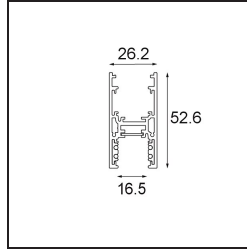

Date _____
Customer _____
Project _____
Type _____

Track 48V High Profile Surface 3000 White Structure

Specifications

Material	13455809
Lamp Included	No
Number of Light Sources	0
Light Direction	Down
Input Voltage	48Vdc
Electrical Class	III
IP Rating	20
Glow wire rating (°C)	960
Indoor/Outdoor	Indoor
Application	Ceiling
Mounting	Surface
Adjustability	Not Applicable
Primary Colour & Primary Finish	White, Structure
Gross weight (g)	4172.0

Installation Accessories

- 11062732** Power Feed Canopy Surface Square 4P Black Structure
- 11062709** Power Feed Canopy Surface Square 4P White Structure

- 11061409** Power Feed Canopy Surface Square 5P White Structure
- 11061432** Power Feed Canopy Surface Square 5P Black Structure