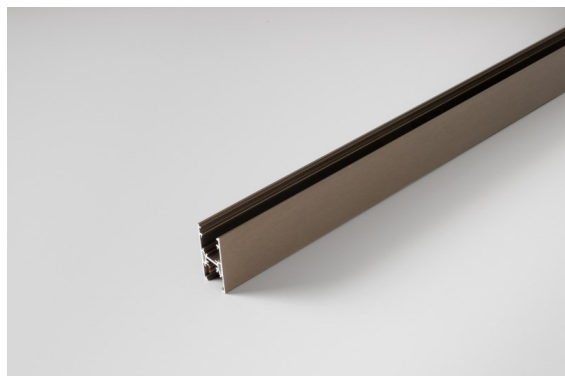

Date
Customer
Project
Type

*Track 48V High Profile Surface 2000 Bronze Brushed Anodised*

**Specifications**

Materiale	13455782
Lampadina inclusa	No
Numero di fonte luminosa	0
Direzione della luce	Diretta
Volt in ingresso	48Vdc
Classificazione elettrica	III
Grado IP	20
Test filo a caldo (°C)	960
Interno/Esterno	Interno
Applicazione	Soffitto
Montaggio	Superficie
Orientabilità	Not Applicable
Colore primario & Finitura primaria	Bronzo, Anodizzata Spazzolata
Peso lordo (g)	2843,0

**Accessori Installazione**

- 11062732** Power Feed Canopy Surface Square 4P Black Structure
- 11062709** Power Feed Canopy Surface Square 4P White Structure

- 11061409** Power Feed Canopy Surface Square 5P White Structure
- 11061432** Power Feed Canopy Surface Square 5P Black Structure

- 11061509** Power Feed and Suspension Canopy Surface Square 5P White Structure
- 11061532** Power Feed and Suspension Canopy Surface Square 5P Black Structure

Choose a required accessory