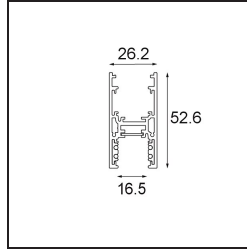

Date

Customer

Project

Type

Track 48V High Profile Surface 2000 Bronze Brushed Anodised

Specifications

Material	13455782
Lamp Included	No
Number of Light Sources	0
Light Direction	Down
Input Voltage	48Vdc
Electrical Class	III
IP Rating	20
Glow wire rating (°C)	960
Indoor/Outdoor	Indoor
Application	Ceiling
Mounting	Surface
Adjustability	Not Applicable
Primary Colour & Primary Finish	Bronze, Brushed Anodised
Gross weight (g)	2843.0

Installation Accessories

- 11062732** Power Feed Canopy Surface Square 4P DE Black Structure
- 11062709** Power Feed Canopy Surface Square 4P DE White Structure

- 11061409** Power Feed Canopy Surface Square 5P DE White Structure
- 11061432** Power Feed Canopy Surface Square 5P DE Black Structure