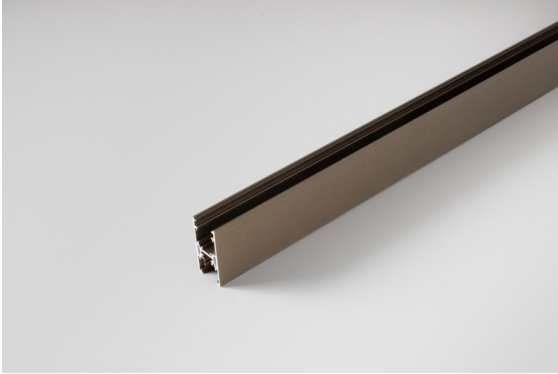

Date

Customer

Project

Type

Track 48V High Profile Surface 2000 Bronze Brushed Anodised

Specifications

Material	13455782
Lamp Included	No
Number of Light Sources	0
Light Direction	Down
Input Voltage	48Vdc
Electrical Class	III
IP Rating	20
Glow wire rating (°C)	960
Indoor/Outdoor	Indoor
Application	Ceiling
Mounting	Surface
Adjustability	Not Applicable
Primary Colour & Primary Finish	Bronze, Brushed Anodised
Gross weight (g)	2843.0

Installation Accessories

- 11062732** Power Feed Canopy Surface Square 4P DE Black Structure
- 11062709** Power Feed Canopy Surface Square 4P DE White Structure

- 11061409** Power Feed Canopy Surface Square 5P DE White Structure
- 11061432** Power Feed Canopy Surface Square 5P DE Black Structure

- 11061509** Power Feed and Suspension Canopy Surface Square 5P DE White Structure
- 11061532** Power Feed and Suspension Canopy Surface Square 5P DE Black Structure

Choose a required accessory