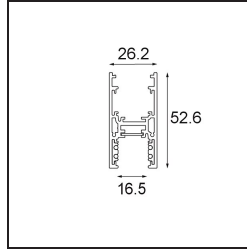

Date _____
Customer _____
Project _____
Type _____

Track 48V High Profile Surface 2000 Bronze Brushed Anodised

Specifications

Material	13455782
Lamp Included	No
Number of Light Sources	0
Light Direction	Down
Input Voltage	48Vdc
Electrical Class	III
IP Rating	20
Glow wire rating (°C)	960
Indoor/Outdoor	Indoor
Application	Ceiling
Mounting	Surface
Adjustability	Not Applicable
Primary Colour & Primary Finish	Bronze, Brushed Anodised
Gross weight (g)	2843.0

Installation Accessories

- 11062732** Power Feed Canopy Surface Square 4P Black Structure
- 11062709** Power Feed Canopy Surface Square 4P White Structure

- 11061409** Power Feed Canopy Surface Square 5P White Structure
- 11061432** Power Feed Canopy Surface Square 5P Black Structure