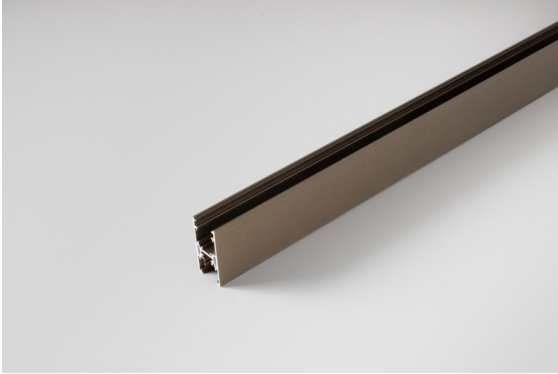

Date _____
Customer _____
Project _____
Type _____

Track 48V High Profile Surface 2000 Bronze Brushed Anodised

Specifications

Material	13455782
Lamp Included	No
Number of Light Sources	0
Light Direction	Down
Input Voltage	48Vdc
Electrical Class	III
IP Rating	20
Glow wire rating (°C)	960
Indoor/Outdoor	Indoor
Application	Ceiling
Mounting	Surface
Adjustability	Not Applicable
Primary Colour & Primary Finish	Bronze, Brushed Anodised
Gross weight (g)	2843.0

Installation Accessories

- 11062732** Power Feed Canopy Surface Square 4P Black Structure
- 11062709** Power Feed Canopy Surface Square 4P White Structure

- 11061409** Power Feed Canopy Surface Square 5P White Structure
- 11061432** Power Feed Canopy Surface Square 5P Black Structure

- 11061509** Power Feed and Suspension Canopy Surface Square 5P White Structure
- 11061532** Power Feed and Suspension Canopy Surface Square 5P Black Structure

Choose a required accessory