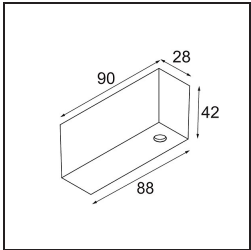

Date

Customer

Project

Type

Track 48V High Profile Surface 2000 Bronze Brushed Anodised

Specifications

Material	13455782
Lamp Included	No
Number of Light Sources	0
Light Direction	Down
Input Voltage	48Vdc
Electrical Class	III
IP Rating	20
Glow wire rating (°C)	960
Indoor/Outdoor	Indoor
Application	Ceiling
Mounting	Surface
Adjustability	Not Applicable
Primary Colour & Primary Finish	Bronze, Brushed Anodised
Gross weight (g)	2843.0

Installation Accessories

- 11062732** Power Feed Canopy Surface Square 4P DE Black Structure
- 11062709** Power Feed Canopy Surface Square 4P DE White Structure

- 11061409** Power Feed Canopy Surface Square 5P DE White Structure
- 11061432** Power Feed Canopy Surface Square 5P DE Black Structure

- 11061509** Power Feed and Suspension Canopy Surface Square 5P DE White Structure
- 11061532** Power Feed and Suspension Canopy Surface Square 5P DE Black Structure

Choose a required accessory