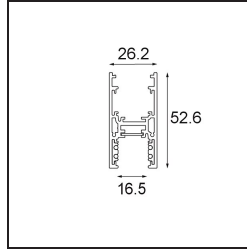

---

*Track 48V High Profile Surface 2000 Champagne Brushed Anodised*

**Specifications**

Material	13455741
Lamp Included	No
Number of Light Sources	0
Light Direction	Down
Input Voltage	48Vdc
Electrical Class	III
IP Rating	20
Glow wire rating (°C)	960
Indoor/Outdoor	Indoor
Application	Ceiling
Mounting	Surface
Adjustability	Not Applicable
Primary Colour & Primary Finish	Champagne, Brushed Anodised
Gross weight (g)	2843.0