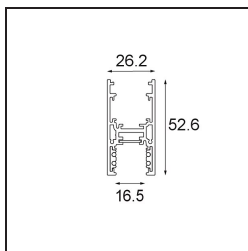

Date

Customer

Project

Type

*Track 48V High Profile Surface 2000 Black Structure*

**Specifications**

Materiale	13455732
Lampadina inclusa	No
Numero di fonte luminosa	0
Direzione della luce	Diretta
Volt in ingresso	48Vdc
Classificazione elettrica	III
Grado IP	20
Test filo a caldo (°C)	960
Interno/Esterno	Interno
Applicazione	Soffitto
Montaggio	Superficie
Orientabilità	Not Applicable
Colore primario & Finitura primaria	Nero, Strutturata
Peso lordo (g)	2843,0

**Accessori Installazione**

- 11062732** Power Feed Canopy Surface Square 4P Black Structure
- 11062709** Power Feed Canopy Surface Square 4P White Structure

- 11061409** Power Feed Canopy Surface Square 5P White Structure
- 11061432** Power Feed Canopy Surface Square 5P Black Structure

- 11061509** Power Feed and Suspension Canopy Surface Square 5P White Structure
- 11061532** Power Feed and Suspension Canopy Surface Square 5P Black Structure

Choose a required accessory