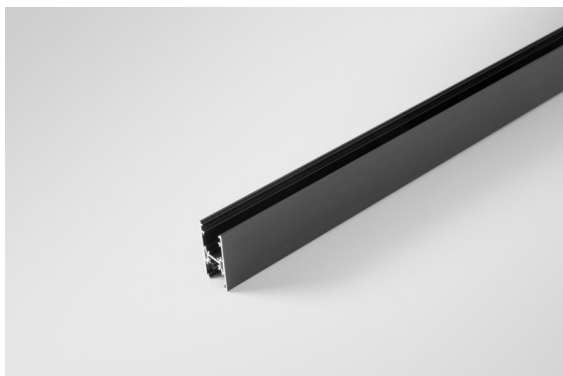

Date

Customer

Project

Type

*Track 48V High Profile Surface 2000 Black Structure*

**Specifications**

Materiale	13455732
Lampadina inclusa	No
Numero di fonte luminosa	0
Direzione della luce	Diretta
Volt in ingresso	48Vdc
Classificazione elettrica	III
Grado IP	20
Test filo a caldo (°C)	960
Interno/Esterno	Interno
Applicazione	Soffitto
Montaggio	Superficie
Orientabilità	Not Applicable
Colore primario & Finitura primaria	Nero, Strutturata
Peso lordo (g)	2843,0

**Accessori Installazione**

- 11062732** Power Feed Canopy Surface Square 4P Black Structure
- 11062709** Power Feed Canopy Surface Square 4P White Structure

- 11061409** Power Feed Canopy Surface Square 5P White Structure
- 11061432** Power Feed Canopy Surface Square 5P Black Structure

- 11061509** Power Feed and Suspension Canopy Surface Square 5P White Structure
- 11061532** Power Feed and Suspension Canopy Surface Square 5P Black Structure

Choose a required accessory