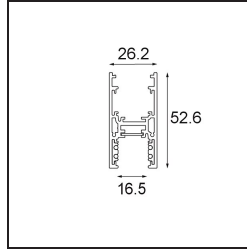

Date _____

Customer _____

Project _____

Type _____

Track 48V High Profile Surface 2000 Black Structure

Specifications

Material	13455732
Lamp Included	No
Number of Light Sources	0
Light Direction	Down
Input Voltage	48Vdc
Electrical Class	III
IP Rating	20
Glow wire rating (°C)	960
Indoor/Outdoor	Indoor
Application	Ceiling
Mounting	Surface
Adjustability	Not Applicable
Primary Colour & Primary Finish	Black, Structure
Gross weight (g)	2843.0

Installation Accessories

- 11062732** Power Feed Canopy Surface Square 4P Black Structure
- 11062709** Power Feed Canopy Surface Square 4P White Structure

- 11061409** Power Feed Canopy Surface Square 5P White Structure
- 11061432** Power Feed Canopy Surface Square 5P Black Structure