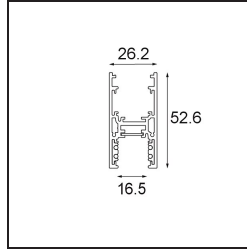

Date _____

Customer _____

Project _____

Type _____

Track 48V High Profile Surface 2000 Black Structure

Specifications

Material	13455732
Lamp Included	No
Number of Light Sources	0
Light Direction	Down
Input Voltage	48Vdc
Electrical Class	III
IP Rating	20
Glow wire rating (°C)	960
Indoor/Outdoor	Indoor
Application	Ceiling
Mounting	Surface
Adjustability	Not Applicable
Primary Colour & Primary Finish	Black, Structure
Gross weight (g)	2843.0

Installation Accessories

- 11062732** Power Feed Canopy Surface Square 4P DE Black Structure
- 11062709** Power Feed Canopy Surface Square 4P DE White Structure

- 11061409** Power Feed Canopy Surface Square 5P DE White Structure
- 11061432** Power Feed Canopy Surface Square 5P DE Black Structure