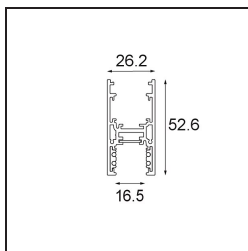

Date

Customer

Project

Type

Track 48V High Profile Surface 2000 White Structure

Specifications

Materiale	13455709
Lampadina inclusa	No
Numero di fonte luminosa	0
Direzione della luce	Diretta
Volt in ingresso	48Vdc
Classificazione elettrica	III
Grado IP	20
Test filo a caldo (°C)	960
Interno/Esterno	Interno
Applicazione	Soffitto
Montaggio	Superficie
Orientabilità	Not Applicable
Colore primario & Finitura primaria	Bianco, Strutturata
Peso lordo (g)	2843,0

Accessori Installazione

- 11062732** Power Feed Canopy Surface Square 4P Black Structure
- 11062709** Power Feed Canopy Surface Square 4P White Structure

- 11061409** Power Feed Canopy Surface Square 5P White Structure
- 11061432** Power Feed Canopy Surface Square 5P Black Structure

- 11061509** Power Feed and Suspension Canopy Surface Square 5P White Structure
- 11061532** Power Feed and Suspension Canopy Surface Square 5P Black Structure

Choose a required accessory