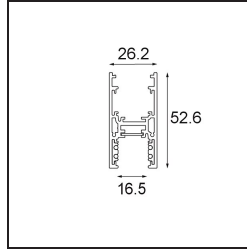

Date _____
Customer _____
Project _____
Type _____

Track 48V High Profile Surface 2000 White Structure

Specifications

Material	13455709
Lamp Included	No
Number of Light Sources	0
Light Direction	Down
Input Voltage	48Vdc
Electrical Class	III
IP Rating	20
Glow wire rating (°C)	960
Indoor/Outdoor	Indoor
Application	Ceiling
Mounting	Surface
Adjustability	Not Applicable
Primary Colour & Primary Finish	White, Structure
Gross weight (g)	2843.0

Installation Accessories

- 11062732** Power Feed Canopy Surface Square 4P DE Black Structure
- 11062709** Power Feed Canopy Surface Square 4P DE White Structure

- 11061409** Power Feed Canopy Surface Square 5P DE White Structure
- 11061432** Power Feed Canopy Surface Square 5P DE Black Structure