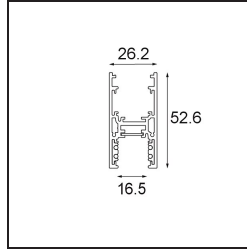

Date

Customer

Project

Type

Track 48V High Profile Surface 2000 White Structure

Specifications

Material	13455709
Lamp Included	No
Number of Light Sources	0
Light Direction	Down
Input Voltage	48Vdc
Electrical Class	III
IP Rating	20
Glow wire rating (°C)	960
Indoor/Outdoor	Indoor
Application	Ceiling
Mounting	Surface
Adjustability	Not Applicable
Primary Colour & Primary Finish	White, Structure
Gross weight (g)	2843.0

Installation Accessories

- 11062732** Power Feed Canopy Surface Square 4P Black Structure
- 11062709** Power Feed Canopy Surface Square 4P White Structure

- 11061409** Power Feed Canopy Surface Square 5P White Structure
- 11061432** Power Feed Canopy Surface Square 5P Black Structure