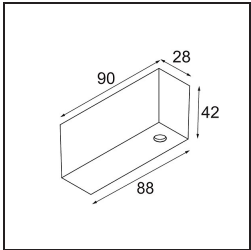

Date

Customer

Project

Type

Track 48V High Profile Surface 2000 White Structure

Specifications

Material	13455709
Lamp Included	No
Number of Light Sources	0
Light Direction	Down
Input Voltage	48Vdc
Electrical Class	III
IP Rating	20
Glow wire rating (°C)	960
Indoor/Outdoor	Indoor
Application	Ceiling
Mounting	Surface
Adjustability	Not Applicable
Primary Colour & Primary Finish	White, Structure
Gross weight (g)	2843.0

Installation Accessories

- 11062732** Power Feed Canopy Surface Square 4P Black Structure
- 11062709** Power Feed Canopy Surface Square 4P White Structure

- 11061409** Power Feed Canopy Surface Square 5P White Structure
- 11061432** Power Feed Canopy Surface Square 5P Black Structure

- 11061509** Power Feed and Suspension Canopy Surface Square 5P White Structure
- 11061532** Power Feed and Suspension Canopy Surface Square 5P Black Structure

Choose a required accessory