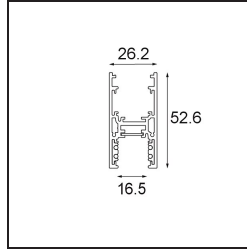

Date _____
Customer _____
Project _____
Type _____

Track 48V High Profile Surface 1000 Black Structure

Specifications

Material	13455632
Lamp Included	No
Number of Light Sources	0
Light Direction	Down
Input Voltage	48Vdc
Electrical Class	III
IP Rating	20
Glow wire rating (°C)	960
Indoor/Outdoor	Indoor
Application	Ceiling
Mounting	Surface
Adjustability	Not Applicable
Primary Colour & Primary Finish	Black, Structure
Gross weight (g)	1474.0

Installation Accessories

- 11062732** Power Feed Canopy Surface Square 4P DE Black Structure
- 11062709** Power Feed Canopy Surface Square 4P DE White Structure

- 11061409** Power Feed Canopy Surface Square 5P DE White Structure
- 11061432** Power Feed Canopy Surface Square 5P DE Black Structure