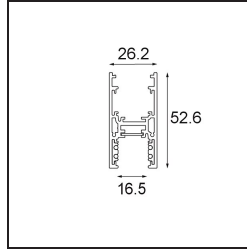

Date _____
Customer _____
Project _____
Type _____

Track 48V High Profile Surface 1000 Black Structure

Specifications

Material	13455632
Lamp Included	No
Number of Light Sources	0
Light Direction	Down
Input Voltage	48Vdc
Electrical Class	III
IP Rating	20
Glow wire rating (°C)	960
Indoor/Outdoor	Indoor
Application	Ceiling
Mounting	Surface
Adjustability	Not Applicable
Primary Colour & Primary Finish	Black, Structure
Gross weight (g)	1474.0