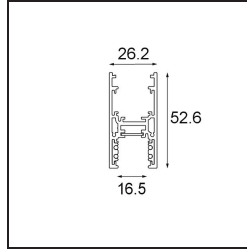

Date \_\_\_\_\_  
Customer \_\_\_\_\_  
Project \_\_\_\_\_  
Type \_\_\_\_\_

*Track 48V High Profile Surface 1000 White Structure*

**Specifications**

Material	13455609
Lamp Included	No
Number of Light Sources	0
Light Direction	Down
Input Voltage	48Vdc
Electrical Class	III
IP Rating	20
Glow wire rating (°C)	960
Indoor/Outdoor	Indoor
Mounting	Surface
Adjustability	Not Applicable
Primary Colour & Primary Finish	White, Structure
Gross weight (g)	1474.0