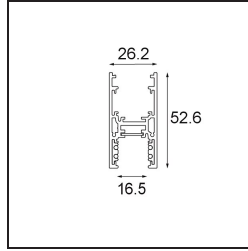

Date _____

Customer _____

Project _____

Type _____

Track 48V High Profile Surface 1000 White Structure

Specifications

Material	13455609
Lamp Included	No
Number of Light Sources	0
Light Direction	Down
Input Voltage	48Vdc
Electrical Class	III
IP Rating	20
Glow wire rating (°C)	960
Indoor/Outdoor	Indoor
Mounting	Surface
Adjustability	Not Applicable
Primary Colour & Primary Finish	White, Structure
Gross weight (g)	1474.0

Installation Accessories

- 11062732** Power Feed Canopy Surface Square 4P DE Black Structure
- 11062709** Power Feed Canopy Surface Square 4P DE White Structure

- 11061409** Power Feed Canopy Surface Square 5P DE White Structure
- 11061432** Power Feed Canopy Surface Square 5P DE Black Structure

- 11061509** Power Feed and Suspension Canopy Surface Square 5P DE White Structure
- 11061532** Power Feed and Suspension Canopy Surface Square 5P DE Black Structure

Choose a required accessory