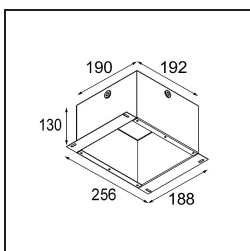

Accessori Installazione

- **10889830** Installation Housing 192x190x130