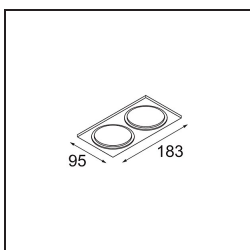

Livello abbagliamento	16	17
-----------------------	----	----

TM30 & CRI diagram

Light distribution & beam diagram

Accessori Decorativi

- 12500032** Mask Smart 82 1x Black Structure
- 12500009** Mask Smart 82 1x White Structure
- 12500046** Mask Smart 82 1x Gold Matt
- 12500015** Mask Smart 82 1x Champagne Brushed
- 12500014** Mask Smart 82 1x Bronze Brushed
- 12500043** Mask Smart 82 1x Black Brushed
- 12500016** Mask Smart 82 1x Silver Bronze Brushed