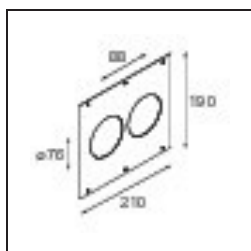

Accesorios Instalación

- 10889830** Installation Housing 192x190x130

- 12290830** Plaster Kit 190X190 - 76 1x

12500230 Ring Recessed 82 1x

12291430 Plaster Kit 210x190 - 76 2x

Choose a required accessory