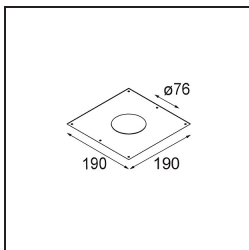

- **12290830** Plaster Kit 190X190 - 76 1x