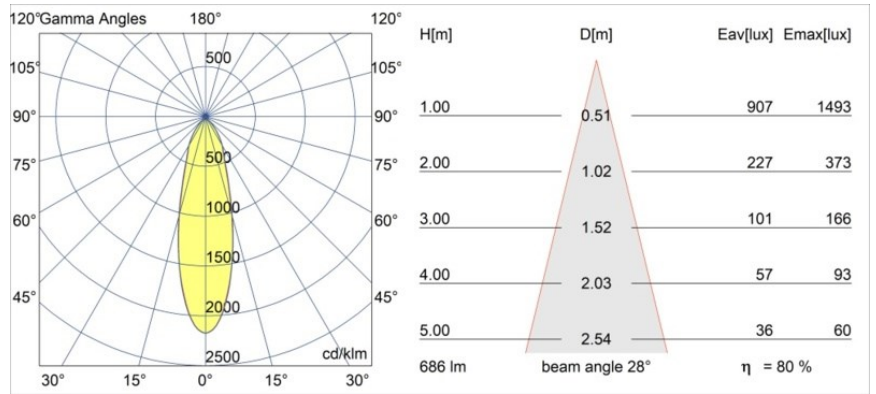

Light distribution & beam diagram