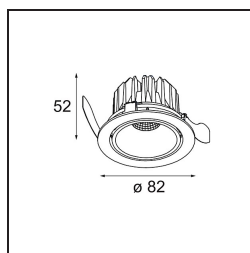

Specifications

Material	13310116
Light Source Type	LED
LED Type	BRIDGELUX V8G8
LED technology	LED COB
CRI	Min. 90
Colour Temperature	2700K
Lifetime	L90B10 @50,000 Hours
Lamp Included	Yes
Number of Light Sources	1
CIE flux code	99 100 100 100 81
Binning (SDCM)	2
Light Direction	Down
Optic	Reflector
Measured beam angle (°)	28.0
Input Voltage	Constant Current Driver Required
Electrical Class	III
IP Rating	20
Glow wire rating (°C)	960
Indoor/Outdoor	Indoor
Application	Ceiling, Wall
Mounting	Recessed
Cut-out size (mm)	ø76
Mounting depth (mm)	100.0
Adjustability	H 355° V 25°
Distance to Lighted Object (m)	0,1
Primary Colour & Primary Finish	Silver Bronze, Brushed
Gross weight (g)	235.0
Drive current (mA)	350 500
Min. forward voltage (Vf)	13,2 13,7
Max. forward voltage (Vf)	15,0 15,4
Connected load (W)	5,0 7,2
Luminous flux per lamp (lm)	427 555
Efficacy (lm/W)	85 77
Glare rating	16 17