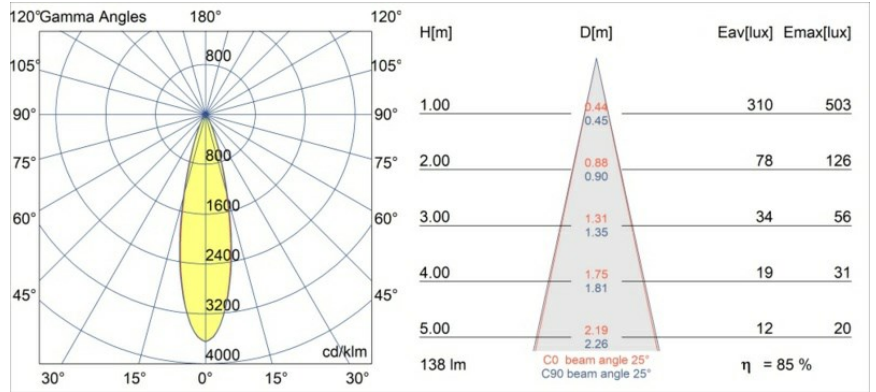

Date
Customer
Project
Type

*Smart Kup Recessed 48 1x LED 3000K Medium DE Champagne Brushed*

**Specifications**

Material	12880015
Light Source Type	LED
LED Type	NICHIA GEN2
LED technology	LED high power
CRI	Min. 90
Colour Temperature	3000K
Lifetime	L80B20 @50,000 Hours
Lamp Included	Yes
Number of Light Sources	1
CIE flux code	99 100 100 100 85
Binning (SDCM)	3
Light Direction	Down
Optic	Collimator
Measured beam angle (°)	25.0
Input Voltage	Constant Current Driver Required
Electrical Class	III
IP Rating	20
Glow wire rating (°C)	960
Indoor/Outdoor	Indoor
Application	Ceiling, Wall
Mounting	Recessed
Cut-out size (mm)	ø44
Mounting depth (mm)	52.0
Adjustability	Not Applicable
Distance to Lighted Object (m)	0,1
Primary Colour & Primary Finish	Champagne, Brushed
Gross weight (g)	118.0
Drive current (mA)	350      500
Min. forward voltage (Vf)	2,7      2,7
Max. forward voltage (Vf)	3,3      3,3
Connected load (W)	1,0      1,45
Delivered lumens (lm)	83      117
Efficacy (lm/W)	56      78
Glare rating	4      6

**Light distribution & beam diagram**