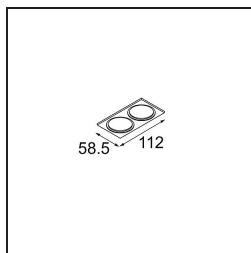

- **13350109** Mask Smart 48 2x White Structure
- **13350132** Mask Smart 48 2x Black Structure
- **13350146** Mask Smart 48 2x Gold Matt