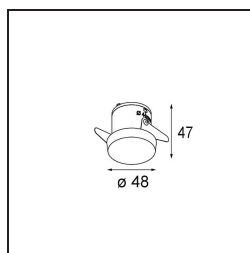

Date
Customer
Project
Type

*Smart Kup Recessed 48 1x LED 3000K Medium DE Champagne Brushed*

**Specifications**

Material	12880015
Light Source Type	LED
LED Type	NICHIA GEN2
LED technology	LED high power
CRI	Min. 90
Colour Temperature	3000K
Lifetime	L80B20 @50,000 Hours
Lamp Included	Yes
Number of Light Sources	1
CIE flux code	99 100 100 100 85
Binning (SDCM)	3
Light Direction	Down
Optic	Collimator
Measured beam angle (°)	25.0
Input Voltage	Constant Current Driver Required
Electrical Class	III
IP Rating	20
Glow wire rating (°C)	960
Indoor/Outdoor	Indoor
Application	Ceiling, Wall
Mounting	Recessed
Cut-out size (mm)	ø44
Mounting depth (mm)	52.0
Adjustability	Not Applicable
Distance to Lighted Object (m)	0,1
Primary Colour & Primary Finish	Champagne, Brushed
Gross weight (g)	118.0
Drive current (mA)	350      500
Min. forward voltage (Vf)	2,7      2,7
Max. forward voltage (Vf)	3,3      3,3
Connected load (W)	1,0      1,45
Delivered lumens (lm)	83      117
Efficacy (lm/W)	56      78
Glare rating	4      6

**Light distribution & beam diagram**