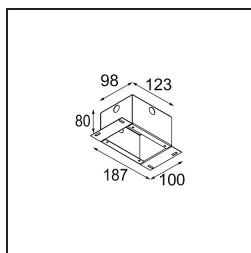

- **10889530** Installation Housing 123x100x80