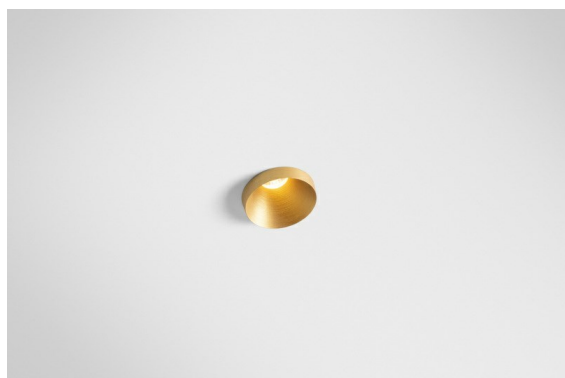

Date
Customer
Project
Type

*Smart Kup Recessed 48 1x LED 3000K Medium DE Champagne Brushed*

**Specifications**

Material	12880015
Light Source Type	LED
LED Type	NICHIA GEN2
LED technology	LED high power
CRI	Min. 90
Colour Temperature	3000K
Lifetime	L80B20 @50,000 Hours
Lamp Included	Yes
Number of Light Sources	1
CIE flux code	99 100 100 100 85
Binning (SDCM)	3
Light Direction	Down
Optic	Collimator
Measured beam angle (°)	25.0
Input Voltage	Constant Current Driver Required
Electrical Class	III
IP Rating	20
Glow wire rating (°C)	960
Indoor/Outdoor	Indoor
Application	Ceiling, Wall
Mounting	Recessed
Cut-out size (mm)	ø44
Mounting depth (mm)	52.0
Adjustability	Not Applicable
Distance to Lighted Object (m)	0,1
Primary Colour & Primary Finish	Champagne, Brushed
Gross weight (g)	118.0
Drive current (mA)	350      500
Min. forward voltage (Vf)	2,7      2,7
Max. forward voltage (Vf)	3,3      3,3
Connected load (W)	1,0      1,45
Delivered lumens (lm)	83      117
Efficacy (lm/W)	56      78
Glare rating	4      6

The 3 original designs, Smart Kup, Lotis and Cake still manage to steal the hearts of interior designers. And this goes for the entire Smart family. Smart's accessibility and extreme versatility are arguably fit for any expression. Mix and match accent lighting, up and downlight, fixed or adjustable, a mosaic of shapes, sizes, colours and mounting options, and create a playful installation.