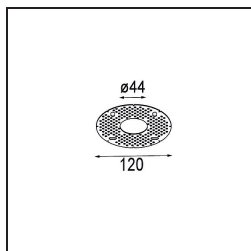

Installation Accessories

- **12293730** Plaster Kit 44 1x