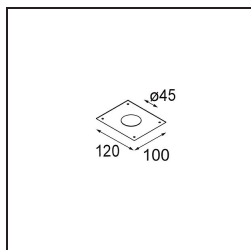

- **12290730** Plaster Kit 100x120-45 1x

Choose a required accessory