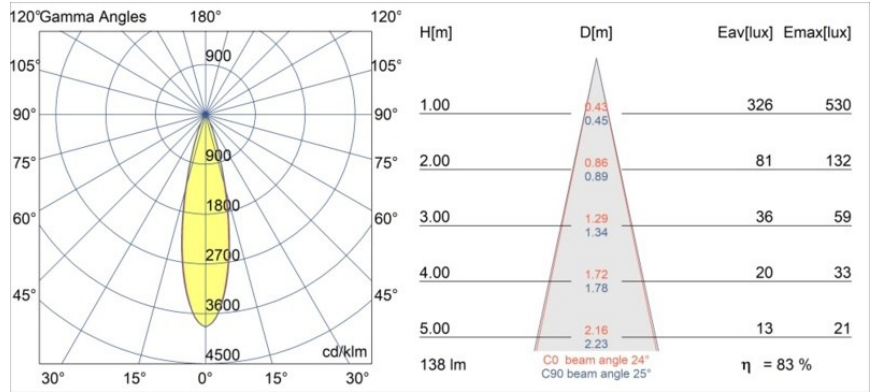

Light distribution & beam diagram