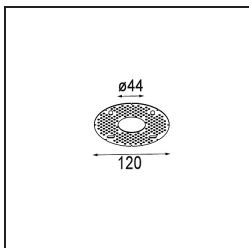

Installation Accessories

- **12293730** Plaster Kit 44 1x