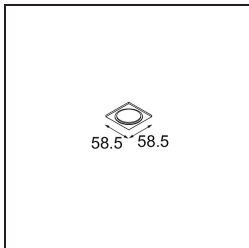

Decorative Accessories

- **13350009** Mask Smart 48 1x White Structure
- **13350032** Mask Smart 48 1x Black Structure
- **13350046** Mask Smart 48 1x Gold Matt