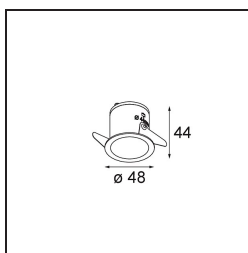

Specifications

Material	12860043
Light Source Type	LED
LED Type	NICHIA GEN2
LED technology	LED high power
CRI	Min. 90
Colour Temperature	3000K
Lifetime	L80B20 @50,000 Hours
Lamp Included	Yes
Number of Light Sources	1
CIE flux code	100 100 100 100 83
Binning (SDCM)	3
Light Direction	Down
Optic	Collimator
Measured beam angle (°)	24.0
Input Voltage	Constant Current Driver Required
Electrical Class	III
IP Rating	20
Glow wire rating (°C)	960
Indoor/Outdoor	Indoor
Application	Ceiling, Wall
Mounting	Recessed
Cut-out size (mm)	ø44
Mounting depth (mm)	52.0
Adjustability	Not Applicable
Distance to Lighted Object (m)	0,1
Primary Colour & Primary Finish	Black, Brushed
Gross weight (g)	116.0
Drive current (mA)	350 500
Min. forward voltage (Vf)	2,7 2,7
Max. forward voltage (Vf)	3,3 3,3
Connected load (W)	1,0 1,45
Luminous flux per lamp (lm)	81 115
Efficacy (lm/W)	81 76
Glare rating	3 4