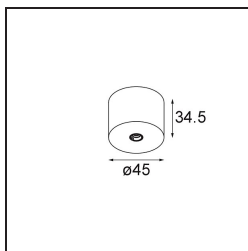

Date

Customer

Project

Type

Modupoint Round Surface 45 1x DE Black Chrome

Specifications

Material	13242080
Lamp Included	No
Number of Light Sources	1
Input Voltage	Constant Current Driver Required
Electrical Class	III
IP Rating	20
Glow wire rating (°C)	960
Indoor/Outdoor	Indoor
Application	Ceiling, Wall
Mounting	Surface
Adjustability	Not Applicable
Primary Colour & Primary Finish	Black, Chrome
Gross weight (g)	68.0
Remark	<ul style="list-style-type: none"> • Light module not included • This is not a complete product. Jack light modules required. • This is not a complete product. Jack light modules required.