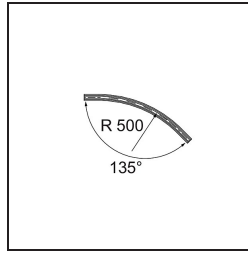

Date _____
Customer _____
Project _____
Type _____

Track 48V Connection Curved 135° Mechanical Outside Bronze Brushed Anodised

Specifications

Material	13453882
Lamp Included	No
Number of Light Sources	0
Input Voltage	48Vdc
Electrical Class	III
IP Rating	20
Glow wire rating (°C)	960
Indoor/Outdoor	Indoor
Adjustability	Not Applicable
Primary Colour & Primary Finish	Bronze, Brushed Anodised
Gross weight (g)	634.0