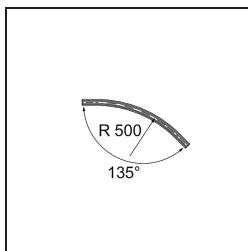

Date
Customer
Project
Type

Track 48V Connection Curved 135° Mechanical Outside Champagne Brushed Anodised

Specifications

Material	13453841
Lamp Included	No
Number of Light Sources	0
Input Voltage	48Vdc
Electrical Class	III
IP Rating	20
Glow wire rating (°C)	960
Indoor/Outdoor	Indoor
Adjustability	Not Applicable
Primary Colour & Primary Finish	Champagne, Brushed Anodised
Gross weight (g)	634.0

Specifications