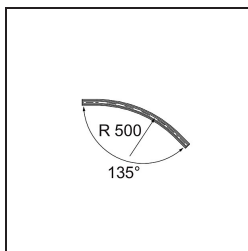

Date
Customer
Project
Type

Track 48V Connection Curved 135° Mechanical Inside Bronze Brushed Anodised

Specifications

Material	13453782
Lamp Included	No
Number of Light Sources	0
Input Voltage	48Vdc
Electrical Class	III
IP Rating	20
Glow wire rating (°C)	960
Indoor/Outdoor	Indoor
Adjustability	Not Applicable
Primary Colour & Primary Finish	Bronze, Brushed Anodised
Gross weight (g)	634.0

Specifications