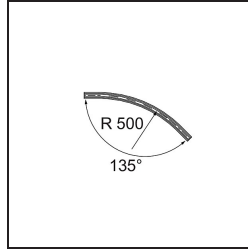

Date
Customer
Project
Type

Track 48V Connection Curved 135° Mechanical Inside Bronze Brushed Anodised

Specifications

Material	13453782
Lamp Included	No
Number of Light Sources	0
Input Voltage	48Vdc
Electrical Class	III
IP Rating	20
Glow wire rating (°C)	960
Indoor/Outdoor	Indoor
Adjustability	Not Applicable
Primary Colour & Primary Finish	Bronze, Brushed Anodised
Gross weight (g)	634.0