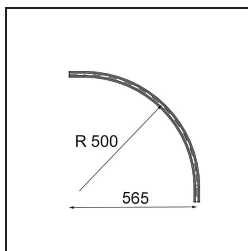

Date
Customer
Project
Type

*Track 48V Connection Curved 90° Mechanical Outside Bronze Brushed Anodised*

**Specifications**

Material	13453682
Lamp Included	No
Number of Light Sources	0
Input Voltage	48Vdc
Electrical Class	III
IP Rating	20
Glow wire rating (°C)	960
Indoor/Outdoor	Indoor
Adjustability	Not Applicable
Primary Colour & Primary Finish	Bronze, Brushed Anodised
Gross weight (g)	995.0