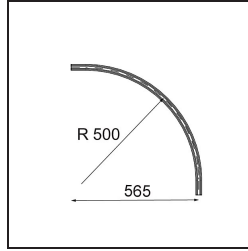

Date _____
Customer _____
Project _____
Type _____

Track 48V Connection Curved 90° Mechanical Outside Bronze Brushed Anodised

Specifications

Material	13453682
Lamp Included	No
Number of Light Sources	0
Input Voltage	48Vdc
Electrical Class	III
IP Rating	20
Glow wire rating (°C)	960
Indoor/Outdoor	Indoor
Adjustability	Not Applicable
Primary Colour & Primary Finish	Bronze, Brushed Anodised
Gross weight (g)	995.0