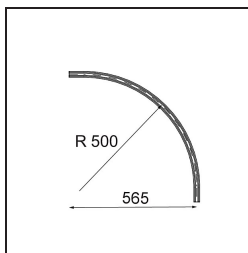

Date _____
Customer _____
Project _____
Type _____

Track 48V Connection Curved 90° Mechanical Outside Champagne Brushed Anodised

Specifications

Material	13453641
Lamp Included	No
Number of Light Sources	0
Input Voltage	48Vdc
Electrical Class	III
IP Rating	20
Glow wire rating (°C)	960
Indoor/Outdoor	Indoor
Adjustability	Not Applicable
Primary Colour & Primary Finish	Champagne, Brushed Anodised
Gross weight (g)	995.0