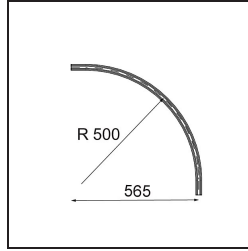

Date _____
Customer _____
Project _____
Type _____

Track 48V Connection Curved 90° Mechanical Outside Champagne Brushed Anodised

Specifications

Material	13453641
Lamp Included	No
Number of Light Sources	0
Input Voltage	48Vdc
Electrical Class	III
IP Rating	20
Glow wire rating (°C)	960
Indoor/Outdoor	Indoor
Adjustability	Not Applicable
Primary Colour & Primary Finish	Champagne, Brushed Anodised
Gross weight (g)	995.0