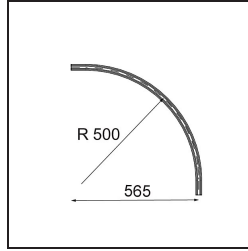

Date
Customer
Project
Type

*Track 48V Connection Curved 90° Mechanical Inside Bronze Brushed Anodised*

**Specifications**

Material	13453582
Lamp Included	No
Number of Light Sources	0
Input Voltage	48Vdc
Electrical Class	III
IP Rating	20
Glow wire rating (°C)	960
Indoor/Outdoor	Indoor
Adjustability	Not Applicable
Primary Colour & Primary Finish	Bronze, Brushed Anodised
Gross weight (g)	995.0