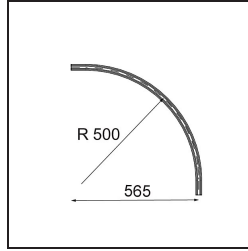

Date _____
Customer _____
Project _____
Type _____

Track 48V Connection Curved 90° Mechanical Inside Bronze Brushed Anodised

Specifications

Material	13453582
Lamp Included	No
Number of Light Sources	0
Input Voltage	48Vdc
Electrical Class	III
IP Rating	20
Glow wire rating (°C)	960
Indoor/Outdoor	Indoor
Adjustability	Not Applicable
Primary Colour & Primary Finish	Bronze, Brushed Anodised
Gross weight (g)	995.0