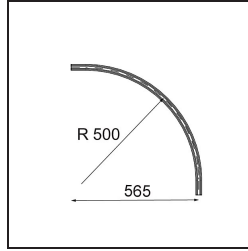

Date _____
Customer _____
Project _____
Type _____

Track 48V Connection Curved 90° Mechanical Inside Champagne Brushed Anodised

Specifications

Material	13453541
Lamp Included	No
Number of Light Sources	0
Input Voltage	48Vdc
Electrical Class	III
IP Rating	20
Glow wire rating (°C)	960
Indoor/Outdoor	Indoor
Adjustability	Not Applicable
Primary Colour & Primary Finish	Champagne, Brushed Anodised
Gross weight (g)	995.0