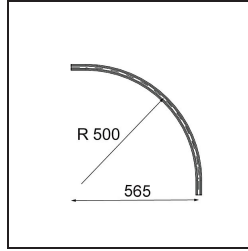

Date \_\_\_\_\_  
Customer \_\_\_\_\_  
Project \_\_\_\_\_  
Type \_\_\_\_\_

*Track 48V Connection Curved 90° Mechanical Inside Champagne Brushed Anodised*

**Specifications**

Material	13453541
Lamp Included	No
Number of Light Sources	0
Input Voltage	48Vdc
Electrical Class	III
IP Rating	20
Glow wire rating (°C)	960
Indoor/Outdoor	Indoor
Adjustability	Not Applicable
Primary Colour & Primary Finish	Champagne, Brushed Anodised
Gross weight (g)	995.0