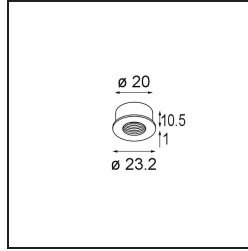

Date _____
Customer _____
Project _____
Type _____

Stick Modupoint Fixation Ring White Structure

Specifications

Material	13242409
Lamp Included	No
Number of Light Sources	0
Electrical Class	III
IP Rating	20
Glow wire rating (°C)	960
Indoor/Outdoor	Indoor
Adjustability	Not Applicable
Primary Colour & Primary Finish	White, Structure
Gross weight (g)	12.89