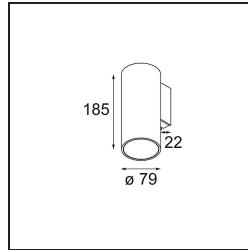

Date
Customer
Project
Type

Nude Wall 79 1x IP55 LED 2700K Flood DI White Structure

Nude's pure geometrical lines are ideal for highlighting architectural features. A long, thin, wall luminaire with indirect light, it is completely stripped down to the essence of what constitutes a luminaire. Its light source is recessed in the slender cylinder so much so that it is practically invisible. Complement the light effect with white or black, or a row of rich colours.

Specifications

Material	10923209
Light Source Type	LED
LED Type	BRIDGELUX V8G8
LED technology	LED COB
CRI	Min. 90
Colour Temperature	2700K
Lifetime	L90B10 @50,000 Hours
Lamp Included	Yes
Number of Light Sources	1
CIE flux code	100 100 100 100 61
Binning (SDCM)	2
Light Direction	Up, Down
Optic	Reflector
Measured beam angle (°)	36.0
Input Voltage	230V
Luminaire power (W)	7.1
Electrical Class	I
IP Rating	55
Glow wire rating (°C)	960
Indoor/Outdoor	Outdoor
Application	Wall
Mounting	Surface
Adjustability	Not Applicable
Distance to Lighted Object (m)	0,1
Primary Colour & Primary Finish	White, Structure
Gross weight (g)	1491.0
Luminous flux per lamp (lm)	393
Efficacy (lm/W)	55
Glare rating	13