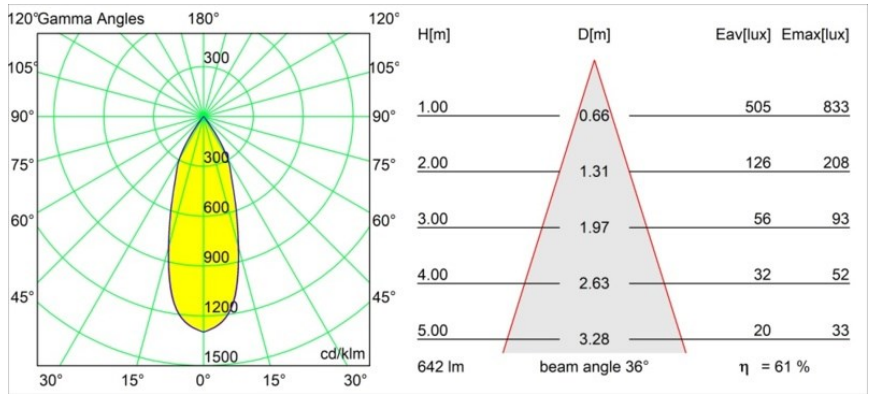

Light distribution & beam diagram