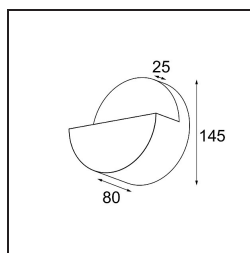

**Specifications**

Material	13770304
Light Source Type	LED
LED Type	LED PCB IMPULSE
LED technology	LED PCB
CRI	Min. 90
Colour Temperature	3000K
Lifetime	L80B10 @50,000 Hours
Lamp Included	Yes
Number of Light Sources	1
CIE flux code	0 0 11 0 77
Binning (SDCM)	3
Light Direction	Up, Down
Measured beam angle (°)	120.0
Input Voltage	230V
Luminaire power (W)	7.7
Electrical Class	I
IP Rating	20
Glow wire rating (°C)	960
Dimming Protocol	DALI, Push-Dim
DALI Standard	DALI-2
Indoor/Outdoor	Indoor
Application	Wall
Mounting	Surface
Adjustability	Not Applicable
Distance to Lighted Object (m)	0,1
Primary Colour & Primary Finish	Cast Grey, Matt
Gross weight (g)	1010.0
Luminous flux per lamp (lm)	542
Efficacy (lm/W)	70
Glare rating	1

**TM30 & CRI diagram**

**Light distribution & beam diagram**