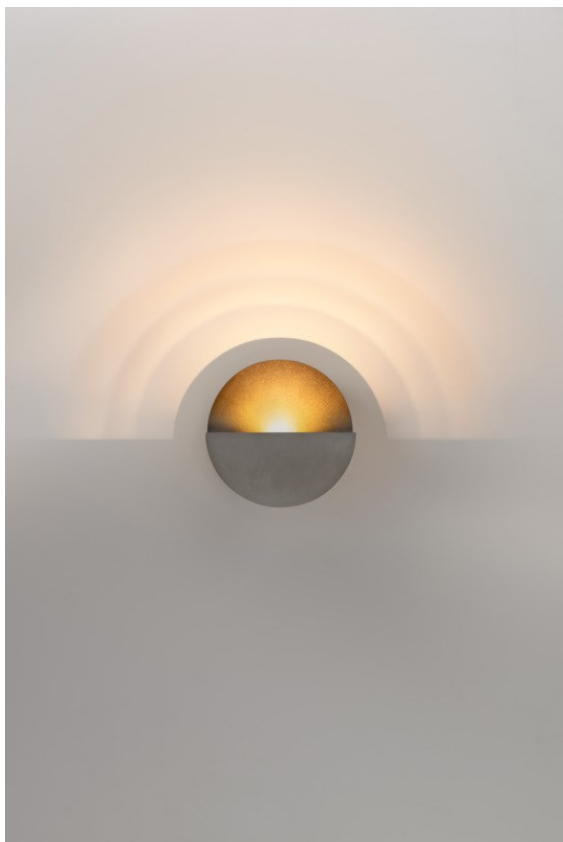

Date
Customer
Project
Type

Impulse Round Wall 1x LED 3000K Trailing Edge DI Cast Grey Matt

Impulse Round Wall expresses a unique experience in your space, where bows of shadow and light create depth and accentuate architectural features all around.

Specifications

Material	13770104
Light Source Type	LED
LED Type	LED PCB IMPULSE
LED technology	LED PCB
CRI	Min. 90
Colour Temperature	3000K
Lifetime	L80B10 @50,000 Hours
Lamp Included	Yes
Number of Light Sources	1
CIE flux code	0 0 11 0 77
Binning (SDCM)	3
Light Direction	Up, Down
Measured beam angle (°)	120.0
Input Voltage	230V
Luminaire power (W)	7.5
Electrical Class	I
IP Rating	20
Glow wire rating (°C)	960
Dimming Protocol	Trailing Edge
Indoor/Outdoor	Indoor
Application	Wall
Mounting	Surface
Adjustability	Not Applicable
Distance to Lighted Object (m)	0,1
Primary Colour & Primary Finish	Cast Grey, Matt
Gross weight (g)	963.0
Luminous flux per lamp (lm)	542
Efficacy (lm/W)	72
Glare rating	1