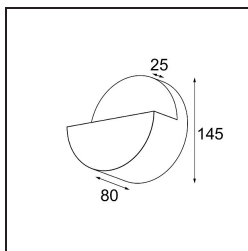

Specifications

Material	13770104
Light Source Type	LED
LED Type	LED PCB IMPULSE
LED technology	LED PCB
CRI	Min. 90
Colour Temperature	3000K
Lifetime	L80B10 @50,000 Hours
Lamp Included	Yes
Number of Light Sources	1
CIE flux code	0 0 11 0 77
Binning (SDCM)	3
Light Direction	Up, Down
Measured beam angle (°)	120.0
Input Voltage	230V
Luminaire power (W)	7.5
Electrical Class	I
IP Rating	20
Glow wire rating (°C)	960
Dimming Protocol	Trailing Edge
Indoor/Outdoor	Indoor
Application	Wall
Mounting	Surface
Adjustability	Not Applicable
Distance to Lighted Object (m)	0,1
Primary Colour & Primary Finish	Cast Grey, Matt
Gross weight (g)	963.0
Luminous flux per lamp (lm)	542
Efficacy (lm/W)	72
Glare rating	1

TM30 & CRI diagram

Light distribution & beam diagram