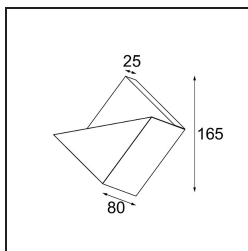

Impulse Square Wall 1x IP44 LED 3000K DE Cast Grey Matt

An abstract square shape that transforms into a poem of light and shadow. Impulse Square Wall brings a surprising light effect to any surface it touches.

Specifications

Material	13771504
Light Source Type	LED
LED Type	LED PCB IMPULSE
LED technology	LED PCB
CRI	Min. 90
Colour Temperature	3000K
Lifetime	L80B10 @50,000 Hours
Lamp Included	Yes
Number of Light Sources	1
CIE flux code	0 0 7 0 79
Binning (SDCM)	3
Light Direction	Up, Down
Measured beam angle (°)	120.0
Input Voltage	Constant Current Driver Required
Electrical Class	III
IP Rating	44
Glow wire rating (°C)	960
Indoor/Outdoor	Indoor
Application	Wall
Mounting	Surface
Adjustability	Not Applicable
Distance to Lighted Object (m)	0,1
Primary Colour & Primary Finish	Cast Grey, Matt
Gross weight (g)	779.0
Drive current (mA)	350 500
Min. forward voltage (Vf)	10,8 10,8
Max. forward voltage (Vf)	12,0 12,0
Connected load (W)	3,8 5,5
Luminous flux per lamp (lm)	403 554
Efficacy (lm/W)	106 101
Glare rating	1 1

TM30 & CRI diagram

Light distribution & beam diagram