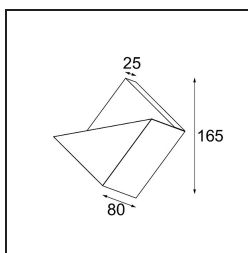

Date
Customer
Project
Type

*Impulse Square Wall 1x LED 3000K 1-10V DI Cast Grey Matt*

An abstract square shape that transforms into a poem of light and shadow. Impulse Square Wall brings a surprising light effect to any surface it touches.

**Specifications**

Material	13771304
Light Source Type	LED
LED Type	LED PCB IMPULSE
LED technology	LED PCB
CRI	Min. 90
Colour Temperature	3000K
Lifetime	L80B10 @50,000 Hours
Lamp Included	Yes
Number of Light Sources	1
CIE flux code	0 0 7 0 79
Binning (SDCM)	3
Light Direction	Up, Down
Measured beam angle (°)	120.0
Input Voltage	230V
Luminaire power (W)	8.6
Electrical Class	I
IP Rating	20
Glow wire rating (°C)	960
Dimming Protocol	1-10V
Indoor/Outdoor	Indoor
Application	Wall
Mounting	Surface
Adjustability	Not Applicable
Distance to Lighted Object (m)	0,1
Primary Colour & Primary Finish	Cast Grey, Matt
Gross weight (g)	906.0
Luminous flux per lamp (lm)	554
Efficacy (lm/W)	64
Glare rating	1