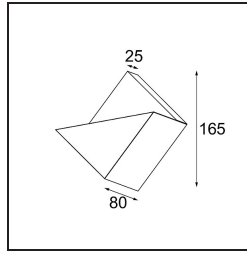

Date
Customer
Project
Type

Impulse Square Wall 1x LED 2700K 1-10V DI Cast Grey Matt

An abstract square shape that transforms into a poem of light and shadow. Impulse Square Wall brings a surprising light effect to any surface it touches.

Specifications

Material	13771204
Light Source Type	LED
LED Type	LED PCB IMPULSE
LED technology	LED PCB
CRI	Min. 90
Colour Temperature	2700K
Lifetime	L80B10 @50,000 Hours
Lamp Included	Yes
Number of Light Sources	1
CIE flux code	0 0 7 0 79
Binning (SDCM)	3
Light Direction	Up, Down
Measured beam angle (°)	120.0
Input Voltage	230V
Luminaire power (W)	8.6
Electrical Class	I
IP Rating	20
Glow wire rating (°C)	960
Dimming Protocol	1-10V
Indoor/Outdoor	Indoor
Application	Wall
Mounting	Surface
Adjustability	Not Applicable
Distance to Lighted Object (m)	0,1
Primary Colour & Primary Finish	Cast Grey, Matt
Gross weight (g)	906.0
Luminous flux per lamp (lm)	500
Efficacy (lm/W)	58
Glare rating	1