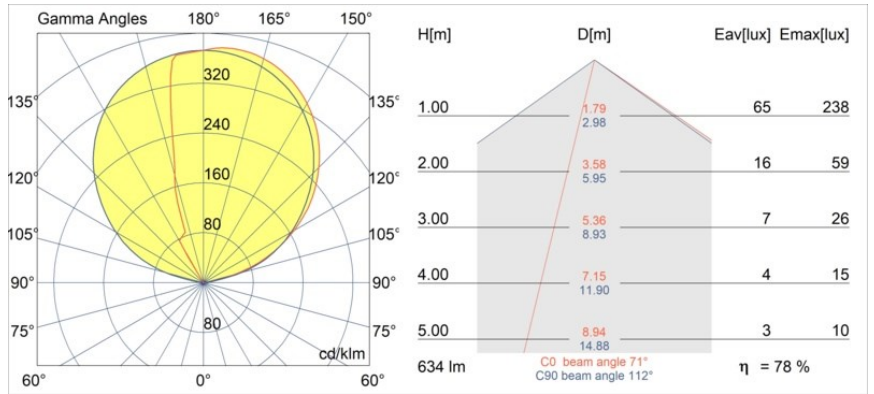

Light distribution & beam diagram