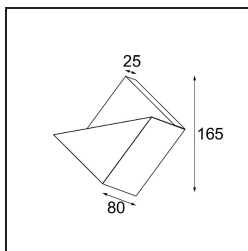

Date
Customer
Project
Type

*Impulse Square Wall 1x LED 3000K DALI/Push-Dim DI Cast Grey Matt*

An abstract square shape that transforms into a poem of light and shadow. Impulse Square Wall brings a surprising light effect to any surface it touches.

**Specifications**

Material	13771104
Light Source Type	LED
LED Type	LED PCB IMPULSE
LED technology	LED PCB
CRI	Min. 90
Colour Temperature	3000K
Lifetime	L80B10 @50,000 Hours
Lamp Included	Yes
Number of Light Sources	1
CIE flux code	0 0 7 0 79
Binning (SDCM)	3
Light Direction	Up, Down
Measured beam angle (°)	120.0
Input Voltage	230V
Luminaire power (W)	7.7
Electrical Class	I
IP Rating	20
Glow wire rating (°C)	960
Dimming Protocol	DALI, Push-Dim
DALI Standard	DALI-2
Indoor/Outdoor	Indoor
Application	Wall
Mounting	Surface
Adjustability	Not Applicable
Distance to Lighted Object (m)	0,1
Primary Colour & Primary Finish	Cast Grey, Matt
Gross weight (g)	911.0
Luminous flux per lamp (lm)	554
Efficacy (lm/W)	72
Glare rating	1