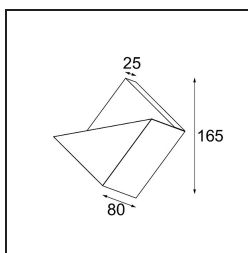

Date
Customer
Project
Type

*Impulse Square Wall 1x LED 3000K DALI/Push-Dim DI Cast Grey Matt*

An abstract square shape that transforms into a poem of light and shadow. Impulse Square Wall brings a surprising light effect to any surface it touches.

**Specifications**

Material	13771104
Light Source Type	LED
LED Type	LED PCB IMPULSE
LED technology	LED PCB
CRI	Min. 90
Colour Temperature	3000K
Lifetime	L80B10 @50,000 Hours
Lamp Included	Yes
Number of Light Sources	1
CIE flux code	0 0 7 0 79
Binning (SDCM)	3
Light Direction	Up, Down
Measured beam angle (°)	120.0
Input Voltage	230V
Luminaire power (W)	7.7
Electrical Class	I
IP Rating	20
Glow wire rating (°C)	960
Dimming Protocol	DALI, Push-Dim
DALI Standard	DALI-2
Indoor/Outdoor	Indoor
Application	Wall
Mounting	Surface
Adjustability	Not Applicable
Distance to Lighted Object (m)	0,1
Primary Colour & Primary Finish	Cast Grey, Matt
Gross weight (g)	911.0
Luminous flux per lamp (lm)	554
Efficacy (lm/W)	72
Glare rating	1