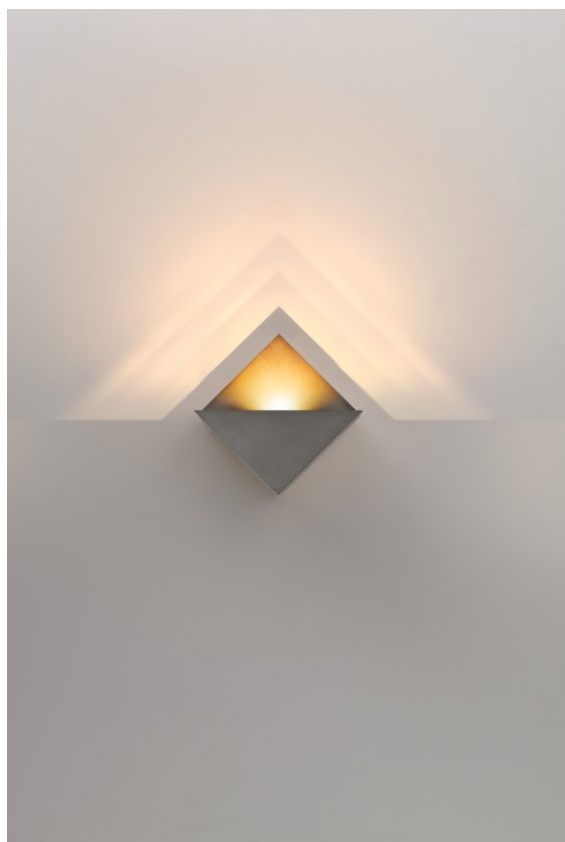

Date
Customer
Project
Type

*Impulse Square Wall 1x LED 3000K DALI/Push-Dim DI Cast Grey Matt*

An abstract square shape that transforms into a poem of light and shadow. Impulse Square Wall brings a surprising light effect to any surface it touches.

**Specifications**

Material	13771104
Light Source Type	LED
LED Type	LED PCB IMPULSE
LED technology	LED PCB
CRI	Min. 90
Colour Temperature	3000K
Lifetime	L80B10 @50,000 Hours
Lamp Included	Yes
Number of Light Sources	1
CIE flux code	0 0 7 0 79
Binning (SDCM)	3
Light Direction	Up, Down
Measured beam angle (°)	120.0
Input Voltage	230V
Luminaire power (W)	7.7
Electrical Class	I
IP Rating	20
Glow wire rating (°C)	960
Dimming Protocol	DALI, Push-Dim
DALI Standard	DALI-2
Indoor/Outdoor	Indoor
Application	Wall
Mounting	Surface
Adjustability	Not Applicable
Distance to Lighted Object (m)	0,1
Primary Colour & Primary Finish	Cast Grey, Matt
Gross weight (g)	911.0
Luminous flux per lamp (lm)	554
Efficacy (lm/W)	72
Glare rating	1