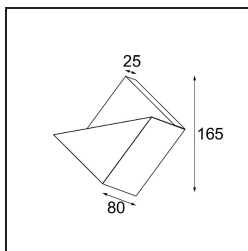

Date
Customer
Project
Type

Impulse Square Wall 1x LED 3000K DALI/Push-Dim DI Cast Grey Matt

An abstract square shape that transforms into a poem of light and shadow. Impulse Square Wall brings a surprising light effect to any surface it touches.

Specifications

Material	13771104
Light Source Type	LED
LED Type	LED PCB IMPULSE
LED technology	LED PCB
CRI	Min. 90
Colour Temperature	3000K
Lifetime	L80B10 @50,000 Hours
Lamp Included	Yes
Number of Light Sources	1
CIE flux code	0 0 7 0 79
Binning (SDCM)	3
Light Direction	Up, Down
Measured beam angle (°)	120.0
Input Voltage	230V
Luminaire power (W)	7.7
Electrical Class	I
IP Rating	20
Glow wire rating (°C)	960
Dimming Protocol	DALI, Push-Dim
DALI Standard	DALI-2
Indoor/Outdoor	Indoor
Application	Wall
Mounting	Surface
Adjustability	Not Applicable
Distance to Lighted Object (m)	0,1
Primary Colour & Primary Finish	Cast Grey, Matt
Gross weight (g)	911.0
Luminous flux per lamp (lm)	554
Efficacy (lm/W)	72
Glare rating	1

TM30 & CRI diagram

Light distribution & beam diagram