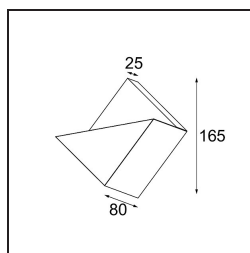

Date
Customer
Project
Type

*Impulse Square Wall 1x LED 2700K DALI/Push-Dim DI Cast Grey Matt*

An abstract square shape that transforms into a poem of light and shadow. Impulse Square Wall brings a surprising light effect to any surface it touches.

**Specifications**

Material	13771004
Light Source Type	LED
LED Type	LED PCB IMPULSE
LED technology	LED PCB
CRI	Min. 90
Colour Temperature	2700K
Lifetime	L80B10 @50,000 Hours
Lamp Included	Yes
Number of Light Sources	1
CIE flux code	0 0 7 0 79
Binning (SDCM)	3
Light Direction	Up, Down
Measured beam angle (°)	120.0
Input Voltage	230V
Luminaire power (W)	7.7
Electrical Class	I
IP Rating	20
Glow wire rating (°C)	960
Dimming Protocol	DALI, Push-Dim
DALI Standard	DALI-2
Indoor/Outdoor	Indoor
Application	Wall
Mounting	Surface
Adjustability	Not Applicable
Distance to Lighted Object (m)	0,1
Primary Colour & Primary Finish	Cast Grey, Matt
Gross weight (g)	911.0
Luminous flux per lamp (lm)	500
Efficacy (lm/W)	65
Glare rating	1