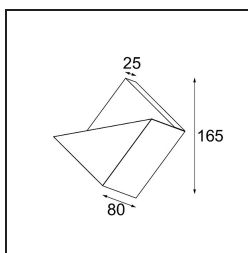

Date
Customer
Project
Type

Impulse Square Wall 1x LED 2700K DALI/Push-Dim DI Cast Grey Matt

An abstract square shape that transforms into a poem of light and shadow. Impulse Square Wall brings a surprising light effect to any surface it touches.

Specifications

Material	13771004
Light Source Type	LED
LED Type	LED PCB IMPULSE
LED technology	LED PCB
CRI	Min. 90
Colour Temperature	2700K
Lifetime	L80B10 @50,000 Hours
Lamp Included	Yes
Number of Light Sources	1
CIE flux code	0 0 7 0 79
Binning (SDCM)	3
Light Direction	Up, Down
Measured beam angle (°)	120.0
Input Voltage	230V
Luminaire power (W)	7.7
Electrical Class	I
IP Rating	20
Glow wire rating (°C)	960
Dimming Protocol	DALI, Push-Dim
DALI Standard	DALI-2
Indoor/Outdoor	Indoor
Application	Wall
Mounting	Surface
Adjustability	Not Applicable
Distance to Lighted Object (m)	0,1
Primary Colour & Primary Finish	Cast Grey, Matt
Gross weight (g)	911.0
Luminous flux per lamp (lm)	500
Efficacy (lm/W)	65
Glare rating	1

TM30 & CRI diagram

Light distribution & beam diagram