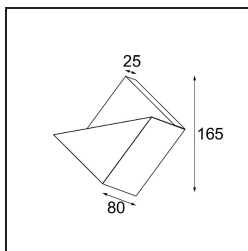

Date
Customer
Project
Type

*Impulse Square Wall 1x LED 3000K Trailing Edge DI Cast Grey Matt*

An abstract square shape that transforms into a poem of light and shadow. Impulse Square Wall brings a surprising light effect to any surface it touches.

**Specifications**

Material	13770904
Light Source Type	LED
LED Type	LED PCB IMPULSE
LED technology	LED PCB
CRI	Min. 90
Colour Temperature	3000K
Lifetime	L80B10 @50,000 Hours
Lamp Included	Yes
Number of Light Sources	1
CIE flux code	0 0 7 0 79
Binning (SDCM)	3
Light Direction	Up, Down
Measured beam angle (°)	120.0
Input Voltage	230V
Luminaire power (W)	7.5
Electrical Class	I
IP Rating	20
Glow wire rating (°C)	960
Dimming Protocol	Trailing Edge
Indoor/Outdoor	Indoor
Application	Wall
Mounting	Surface
Adjustability	Not Applicable
Distance to Lighted Object (m)	0,1
Primary Colour & Primary Finish	Cast Grey, Matt
Gross weight (g)	864.0
Luminous flux per lamp (lm)	554
Efficacy (lm/W)	74
Glare rating	1