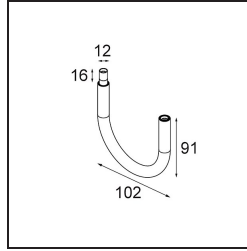

Date _____
Customer _____
Project _____
Type _____

Stick Modupoint Curved 180° White Structure

Specifications

Material	13242309
Lamp Included	No
Number of Light Sources	0
Input Voltage	Constant Current Driver Required
Electrical Class	III
IP Rating	20
Glow wire rating (°C)	960
Indoor/Outdoor	Indoor
Adjustability	Not Applicable
Primary Colour & Primary Finish	White, Structure
Gross weight (g)	86.0