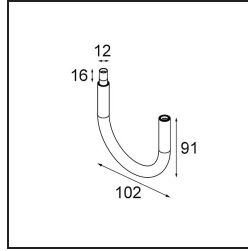

Date _____
Customer _____
Project _____
Type _____

Stick Modupoint Curved 180° White Structure

Specifications

Material	13242309
Lamp Included	No
Number of Light Sources	0
Input Voltage	Constant Current Driver Required
Electrical Class	III
IP Rating	20
Glow wire rating (°C)	960
Indoor/Outdoor	Indoor
Adjustability	Not Applicable
Primary Colour & Primary Finish	White, Structure
Gross weight (g)	86.0