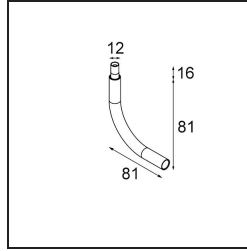

Date _____
Customer _____
Project _____
Type _____

Stick Modupoint Curved 90° Black Structure

Specifications

Material	13242232
Lamp Included	No
Number of Light Sources	0
Input Voltage	Constant Current Driver Required
Electrical Class	III
IP Rating	20
Glow wire rating (°C)	960
Indoor/Outdoor	Indoor
Adjustability	Not Applicable
Primary Colour & Primary Finish	Black, Structure
Gross weight (g)	55.0