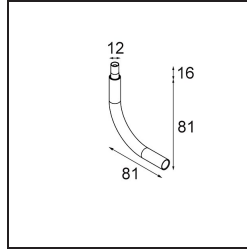

Date _____
Customer _____
Project _____
Type _____

Stick Modupoint Curved 90° White Structure

Specifications

Material	13242209
Lamp Included	No
Number of Light Sources	0
Input Voltage	Constant Current Driver Required
Electrical Class	III
IP Rating	20
Glow wire rating (°C)	960
Indoor/Outdoor	Indoor
Adjustability	Not Applicable
Primary Colour & Primary Finish	White, Structure
Gross weight (g)	55.0