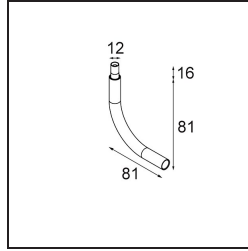

Date _____
Customer _____
Project _____
Type _____

Stick Modupoint Curved 90° White Structure

Specifications

Material	13242209
Lamp Included	No
Number of Light Sources	0
Input Voltage	Constant Current Driver Required
Electrical Class	III
IP Rating	20
Glow wire rating (°C)	960
Indoor/Outdoor	Indoor
Adjustability	Not Applicable
Primary Colour & Primary Finish	White, Structure
Gross weight (g)	55.0