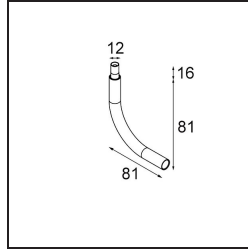

Date _____
Customer _____
Project _____
Type _____

Stick Modupoint Curved 90° White Structure

Specifications

Material	13242209
Lamp Included	No
Number of Light Sources	0
Input Voltage	Constant Current Driver Required
Electrical Class	III
IP Rating	20
Glow wire rating (°C)	960
Indoor/Outdoor	Indoor
Adjustability	Not Applicable
Primary Colour & Primary Finish	White, Structure
Gross weight (g)	55.0