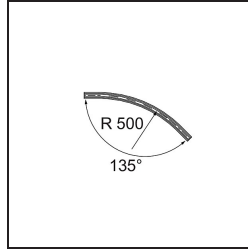

Date
Customer
Project
Type

*Track 48V Connection Curved 135° Mechanical Outside White Structure*

**Specifications**

Material	13453809
Lamp Included	No
Number of Light Sources	0
Input Voltage	48Vdc
Electrical Class	III
IP Rating	20
Glow wire rating (°C)	960
Indoor/Outdoor	Indoor
Adjustability	Not Applicable
Primary Colour & Primary Finish	White, Structure
Gross weight (g)	634.0