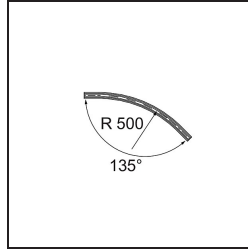

Date
Customer
Project
Type

Track 48V Connection Curved 135° Mechanical Inside White Structure

Specifications

Material	13453709
Lamp Included	No
Number of Light Sources	0
Input Voltage	48Vdc
Electrical Class	III
IP Rating	20
Glow wire rating (°C)	960
Indoor/Outdoor	Indoor
Adjustability	Not Applicable
Primary Colour & Primary Finish	White, Structure
Gross weight (g)	634.0