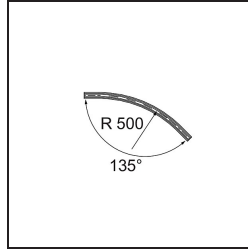

Date
Customer
Project
Type

*Track 48V Connection Curved 135° Mechanical Inside White Structure*

**Specifications**

Material	13453709
Lamp Included	No
Number of Light Sources	0
Input Voltage	48Vdc
Electrical Class	III
IP Rating	20
Glow wire rating (°C)	960
Indoor/Outdoor	Indoor
Adjustability	Not Applicable
Primary Colour & Primary Finish	White, Structure
Gross weight (g)	634.0