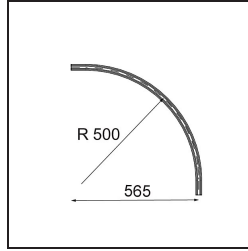

Date
Customer
Project
Type

Track 48V Connection Curved 90° Mechanical Outside White Structure

Specifications

Material	13453609
Lamp Included	No
Number of Light Sources	0
Input Voltage	48Vdc
Electrical Class	III
IP Rating	20
Glow wire rating (°C)	960
Indoor/Outdoor	Indoor
Adjustability	Not Applicable
Primary Colour & Primary Finish	White, Structure
Gross weight (g)	995.0