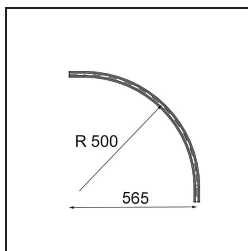

Date
Customer
Project
Type

Track 48V Connection Curved 90° Mechanical Inside White Structure

Specifications

Material	13453509
Lamp Included	No
Number of Light Sources	0
Input Voltage	48Vdc
Electrical Class	III
IP Rating	20
Glow wire rating (°C)	960
Indoor/Outdoor	Indoor
Adjustability	Not Applicable
Primary Colour & Primary Finish	White, Structure
Gross weight (g)	995.0