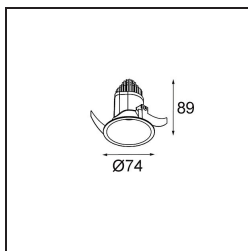

Date
Customer
Project
Type

*Modest Recessed 74 1x IP55 LED 2700K Medium DE White Structure*

An easy-to-install and accessible downlight that does not settle for anything less than high quality. Modest is a classic, recessed luminaire with a surprising rainbow of diversity. Enjoy its absolute simplicity and all the new styles it will bring.

**Specifications**

Material	13780009
Light Source Type	LED
LED Type	BRIDGELUX V8G8
LED technology	LED COB
CRI	Min. 90
Colour Temperature	2700K
Lifetime	L80B20 @50,000 Hours
Lamp Included	Yes
Number of Light Sources	1
CIE flux code	98 99 100 100 85
Binning (SDCM)	2
Light Direction	Down
Optic	Collimator
Measured beam angle (°)	23.0
Input Voltage	Constant Current Driver Required
Electrical Class	III
IP Rating	55
Glow wire rating (°C)	960
Indoor/Outdoor	Indoor
Application	Ceiling, Wall
Mounting	Recessed
Cut-out size (mm)	ø68
Mounting depth (mm)	110.0
Distance to Lighted Object (m)	0,1
Primary Colour & Primary Finish	White, Structure
Gross weight (g)	190.0
Drive current (mA)	350      500
Min. forward voltage (Vf)	13,2      13,7
Max. forward voltage (Vf)	15,0      15,4
Connected load (W)	5,0      7,2
Delivered lumens (lm)	545      739
Efficacy (lm/W)	109      103
Glare rating	13      14
Remark	<ul style="list-style-type: none"> <li>• This product comes in different standard and full customisation options. Click on the buttons above to discover them all or ask for a quote.</li> </ul>