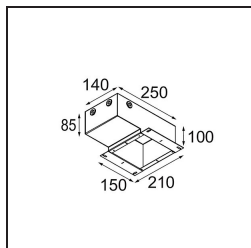

Specifications

Material	13780009
Light Source Type	LED
LED Type	BRIDGELUX V8G8
LED technology	LED COB
CRI	Min. 90
Colour Temperature	2700K
Lifetime	L90B10 @50,000 Hours
Lamp Included	Yes
Number of Light Sources	1
CIE flux code	98 99 100 100 85
Binning (SDCM)	2
Light Direction	Down
Optic	Collimator
Measured beam angle (°)	23.0
Input Voltage	Constant Current Driver Required
Electrical Class	III
IP Rating	55
Glow wire rating (°C)	960
Indoor/Outdoor	Indoor
Application	Ceiling, Wall
Mounting	Recessed
Cut-out size (mm)	ø68
Mounting depth (mm)	110.0
Distance to Lighted Object (m)	0,1
Primary Colour & Primary Finish	White, Structure
Gross weight (g)	190.0
Drive current (mA)	350 500
Min. forward voltage (Vf)	13,2 13,7
Max. forward voltage (Vf)	15,0 15,4
Connected load (W)	5,0 7,2
Delivered lumens (lm)	545 739
Efficacy (lm/W)	109 103
Glare rating	13 14
Remark	<ul style="list-style-type: none"> This product comes in different standard and full customisation options. Discover them all on the Modest Recessed web page or ask for a quote.

TM30 & CRI diagram

Light distribution & beam diagram

Installation Accessories

11624030 Installation Housing 140x250x100x210

12292630 Gypsum Fibreboard 150x150

Choose a required accessory