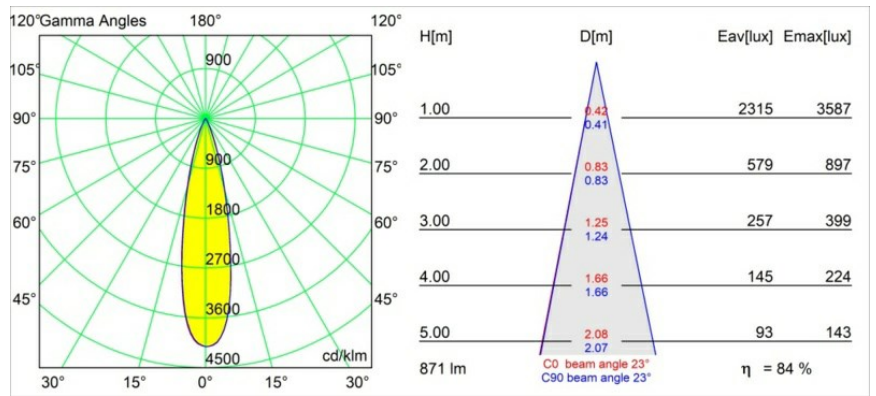

Light distribution & beam diagram