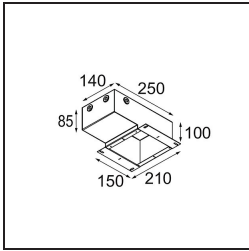

**Specifications**

Material	13780009
Light Source Type	LED
LED Type	BRIDGELUX V8G8
LED technology	LED COB
CRI	Min. 90
Colour Temperature	2700K
Lifetime	L80B20 @50,000 Hours
Lamp Included	Yes
Number of Light Sources	1
CIE flux code	98 99 100 100 85
Binning (SDCM)	2
Light Direction	Down
Optic	Collimator
Measured beam angle (°)	23.0
Input Voltage	Constant Current Driver Required
Electrical Class	III
IP Rating	55
Glow wire rating (°C)	960
Indoor/Outdoor	Indoor
Application	Ceiling, Wall
Mounting	Recessed
Cut-out size (mm)	ø68
Mounting depth (mm)	110.0
Distance to Lighted Object (m)	0,1
Primary Colour & Primary Finish	White, Structure
Gross weight (g)	190.0
Drive current (mA)	350      500
Min. forward voltage (Vf)	13,2      13,7
Max. forward voltage (Vf)	15,0      15,4
Connected load (W)	5,0      7,2
Delivered lumens (lm)	545      739
Efficacy (lm/W)	109      103
Glare rating	13      14
Remark	<ul style="list-style-type: none"> <li>• This product comes in different standard and full customisation options. Click on the buttons above to discover them all or ask for a quote.</li> </ul>

**TM30 & CRI diagram**

**Light distribution & beam diagram**

**Installation Accessories**

**11624030** Installation Housing 140x250x100x210

**12292630** Gypsum Fibreboard 150x150

Choose a required accessory