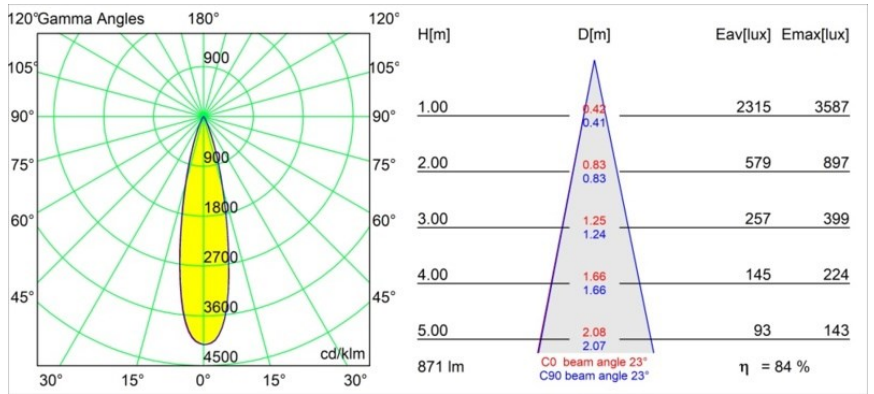

Light distribution & beam diagram