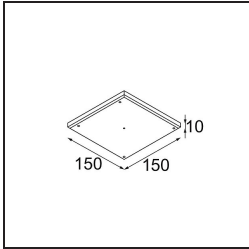

**Specifications**

Material	13780009
Light Source Type	LED
LED Type	BRIDGELUX V8G8
LED technology	LED COB
CRI	Min. 90
Colour Temperature	2700K
Lifetime	L80B20 @50,000 Hours
Lamp Included	Yes
Number of Light Sources	1
CIE flux code	98 99 100 100 85
Binning (SDCM)	2
Light Direction	Down
Optic	Collimator
Measured beam angle (°)	23.0
Input Voltage	Constant Current Driver Required
Electrical Class	III
IP Rating	55
Glow wire rating (°C)	960
Indoor/Outdoor	Indoor
Application	Ceiling, Wall
Mounting	Recessed
Cut-out size (mm)	ø68
Mounting depth (mm)	110.0
Distance to Lighted Object (m)	0,1
Primary Colour & Primary Finish	White, Structure
Gross weight (g)	190.0
Drive current (mA)	350      500
Min. forward voltage (Vf)	13,2      13,7
Max. forward voltage (Vf)	15,0      15,4
Connected load (W)	5,0      7,2
Delivered lumens (lm)	545      739
Efficacy (lm/W)	109      103
Glare rating	13      14
Remark	<ul style="list-style-type: none"> <li>• This product comes in different standard and full customisation options. Click on the buttons above to discover them all or ask for a quote.</li> </ul>

**TM30 & CRI diagram**

**Light distribution & beam diagram**

**Installation Accessories**

**11624030** Installation Housing 140x250x100x210

**12292630** Gypsum Fibreboard 150x150

Choose a required accessory