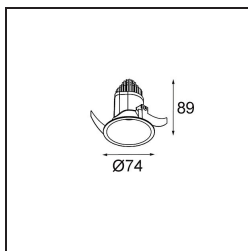

Date
Customer
Project
Type

Modest Recessed 74 1x IP55 LED 2700K Medium DE White Structure

An easy-to-install and accessible downlight that does not settle for anything less than high quality. Modest is a classic, recessed luminaire with a surprising rainbow of diversity. Enjoy its absolute simplicity and all the new styles it will bring.

Specifications

Material	13780009
Light Source Type	LED
LED Type	BRIDGELUX V8G8
LED technology	LED COB
CRI	Min. 90
Colour Temperature	2700K
Lifetime	L90B10 @50,000 Hours
Lamp Included	Yes
Number of Light Sources	1
CIE flux code	98 99 100 100 85
Binning (SDCM)	2
Light Direction	Down
Optic	Collimator
Measured beam angle (°)	23.0
Input Voltage	Constant Current Driver Required
Electrical Class	III
IP Rating	55
Glow wire rating (°C)	960
Indoor/Outdoor	Indoor
Application	Ceiling, Wall
Mounting	Recessed
Cut-out size (mm)	ø68
Mounting depth (mm)	110.0
Distance to Lighted Object (m)	0,1
Primary Colour & Primary Finish	White, Structure
Gross weight (g)	190.0
Drive current (mA)	350 500
Min. forward voltage (Vf)	13,2 13,7
Max. forward voltage (Vf)	15,0 15,4
Connected load (W)	5,0 7,2
Delivered lumens (lm)	545 739
Efficacy (lm/W)	109 103
Glare rating	13 14
Remark	<ul style="list-style-type: none"> This product comes in different standard and full customisation options. Discover them all on the Modest Recessed web page or ask for a quote.