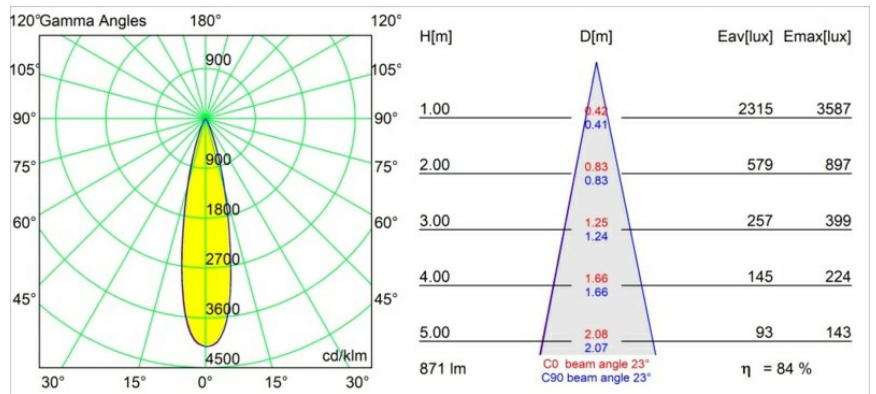

Light distribution & beam diagram