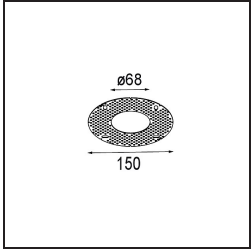

Date
Customer
Project
Type

Modest Recessed 74 (Leaf Springs) 1x IP55 LED 2700K Medium DE White Structure

Specifications

Material	13780009
Light Source Type	LED
LED Type	BRIDGELUX V8G8
LED technology	LED COB
CRI	Min. 90
Colour Temperature	2700K
Lifetime	L90B10 @50,000 Hours
Lamp Included	Yes
Number of Light Sources	1
CIE flux code	98 99 100 100 85
Binning (SDCM)	2
Light Direction	Down
Optic	Collimator
Measured beam angle (°)	23.0
Input Voltage	Constant Current Driver Required
Electrical Class	III
IP Rating	55
Glow wire rating (°C)	960
Indoor/Outdoor	Indoor
Application	Ceiling, Wall
Mounting	Recessed
Cut-out size (mm)	ø68
Mounting depth (mm)	110.0
Distance to Lighted Object (m)	0,1
Primary Colour & Primary Finish	White, Structure
Gross weight (g)	190.0
Drive current (mA)	350 500
Min. forward voltage (Vf)	13.2 13.7
Max. forward voltage (Vf)	15.0 15.4
Connected load (W)	5.0 7.2
Luminous flux per lamp (lm)	545 739
Efficacy (lm/W)	109 103
Glare rating	13 14

Remark

- This product comes in different Direct Custom options. Discover them all on the Modest Recessed web page or ask for a quote.
-

TM30 & CRI diagram

Light distribution & beam diagram

Installation Accessories