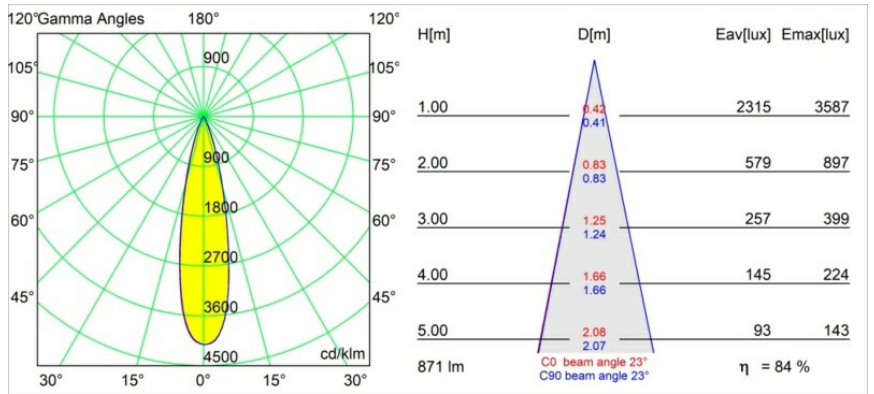

Light distribution & beam diagram