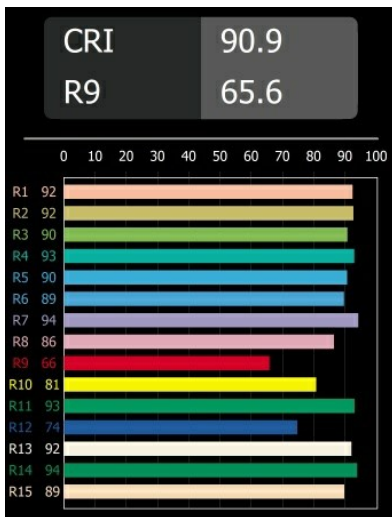

TM30 & CRI diagram