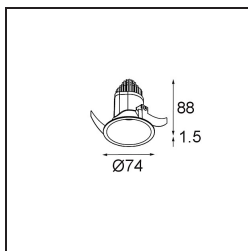

Date
Customer
Project
Type

Modest Recessed 74 (Leaf Springs) 1x IP55 LED 2700K Medium DE White Structure

Specifications

Material	13780009
Light Source Type	LED
LED Type	BRIDGELUX V8G8
LED technology	LED COB
CRI	Min. 90
Colour Temperature	2700K
Lifetime	L90B10 @50,000 Hours
Lamp Included	Yes
Number of Light Sources	1
CIE flux code	98 99 100 100 85
Binning (SDCM)	2
Light Direction	Down
Optic	Collimator
Measured beam angle (°)	23.0
Input Voltage	Constant Current Driver Required
Electrical Class	III
IP Rating	55
Glow wire rating (°C)	960
Indoor/Outdoor	Indoor
Application	Ceiling, Wall
Mounting	Recessed
Cut-out size (mm)	ø68
Mounting depth (mm)	110.0
Distance to Lighted Object (m)	0,1
Primary Colour & Primary Finish	White, Structure
Gross weight (g)	190.0
Drive current (mA)	350 500
Min. forward voltage (Vf)	13.2 13.7
Max. forward voltage (Vf)	15.0 15.4
Connected load (W)	5.0 7.2
Luminous flux per lamp (lm)	545 739
Efficacy (lm/W)	109 103
Glare rating	13 14

Remark

- This product comes in different Direct Custom options. Discover them all on the Modest Recessed web page or ask for a quote.
-

TM30 & CRI diagram

Light distribution & beam diagram

Installation Accessories