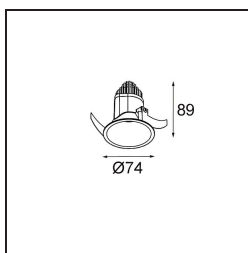

Date
Customer
Project
Type

Modest Recessed 74 1x IP55 LED 2700K Medium DE White Structure

An easy-to-install and accessible downlight that does not settle for anything less than high quality. Modest is a classic, recessed luminaire with a surprising rainbow of diversity. Enjoy its absolute simplicity and all the new styles it will bring.

Specifications

Material	13780009
Light Source Type	LED
LED Type	BRIDGELUX V8G8
LED technology	LED COB
CRI	Min. 90
Colour Temperature	2700K
Lifetime	L80B20 @50,000 Hours
Lamp Included	Yes
Number of Light Sources	1
CIE flux code	98 99 100 100 85
Binning (SDCM)	2
Light Direction	Down
Optic	Collimator
Measured beam angle (°)	23.0
Input Voltage	Constant Current Driver Required
Electrical Class	III
IP Rating	55
Glow wire rating (°C)	960
Indoor/Outdoor	Indoor
Application	Ceiling, Wall
Mounting	Recessed
Cut-out size (mm)	ø68
Mounting depth (mm)	110.0
Distance to Lighted Object (m)	0,1
Primary Colour & Primary Finish	White, Structure
Gross weight (g)	190.0
Drive current (mA)	350 500
Min. forward voltage (Vf)	13.2 13.7
Max. forward voltage (Vf)	15.0 15.4
Connected load (W)	5.0 7.2
Delivered lumens (lm)	545 739
Efficacy (lm/W)	109 103
Glare rating	13 14
Remark	<ul style="list-style-type: none"> • This product comes in different standard and full customisation options. Click on the buttons above to discover them all or ask for a quote.