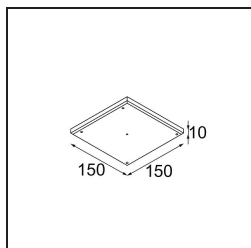

Specifications

Material	13780009
Light Source Type	LED
LED Type	BRIDGELUX V8G8
LED technology	LED COB
CRI	Min. 90
Colour Temperature	2700K
Lifetime	L90B10 @50,000 Hours
Lamp Included	Yes
Number of Light Sources	1
CIE flux code	98 99 100 100 85
Binning (SDCM)	2
Light Direction	Down
Optic	Collimator
Measured beam angle (°)	23.0
Input Voltage	Constant Current Driver Required
Electrical Class	III
IP Rating	55
Glow wire rating (°C)	960
Indoor/Outdoor	Indoor
Application	Ceiling, Wall
Mounting	Recessed
Cut-out size (mm)	ø68
Mounting depth (mm)	110.0
Distance to Lighted Object (m)	0,1
Primary Colour & Primary Finish	White, Structure
Gross weight (g)	190.0
Drive current (mA)	350 500
Min. forward voltage (Vf)	13,2 13,7
Max. forward voltage (Vf)	15,0 15,4
Connected load (W)	5,0 7,2
Delivered lumens (lm)	545 739
Efficacy (lm/W)	109 103
Glare rating	13 14
Remark	<ul style="list-style-type: none"> This product comes in different standard and full customisation options. Discover them all on the Modest Recessed web page or ask for a quote.

TM30 & CRI diagram

Light distribution & beam diagram

Installation Accessories

11624030 Installation Housing 140x250x100x210

12292630 Gypsum Fibreboard 150x150

Choose a required accessory