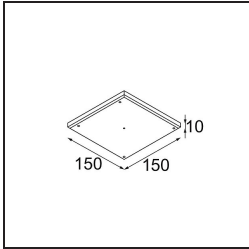

Specifications

Material	13780009
Light Source Type	LED
LED Type	BRIDGELUX V8G8
LED technology	LED COB
CRI	Min. 90
Colour Temperature	2700K
Lifetime	L80B20 @50,000 Hours
Lamp Included	Yes
Number of Light Sources	1
CIE flux code	98 99 100 100 85
Binning (SDCM)	2
Light Direction	Down
Optic	Collimator
Measured beam angle (°)	23.0
Input Voltage	Constant Current Driver Required
Electrical Class	III
IP Rating	55
Glow wire rating (°C)	960
Indoor/Outdoor	Indoor
Application	Ceiling, Wall
Mounting	Recessed
Cut-out size (mm)	ø68
Mounting depth (mm)	110.0
Distance to Lighted Object (m)	0,1
Primary Colour & Primary Finish	White, Structure
Gross weight (g)	190.0
Drive current (mA)	350 500
Min. forward voltage (Vf)	13.2 13.7
Max. forward voltage (Vf)	15.0 15.4
Connected load (W)	5.0 7.2
Delivered lumens (lm)	545 739
Efficacy (lm/W)	109 103
Glare rating	13 14
Remark	<ul style="list-style-type: none"> • This product comes in different standard and full customisation options. Click on the buttons above to discover them all or ask for a quote.

TM30 & CRI diagram

Light distribution & beam diagram

Installation Accessories

11624030 Installation Housing 140x250x100x210

12292630 Gypsum Fibreboard 150x150

Choose a required accessory