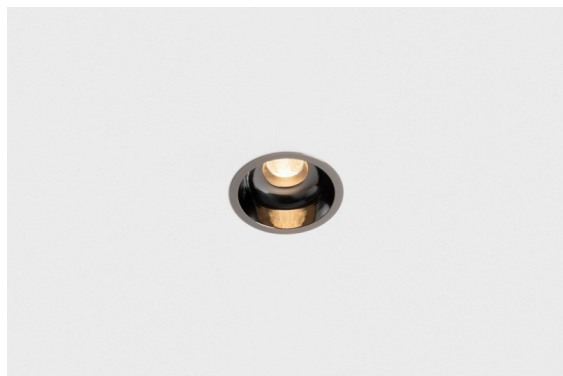

Date
Customer
Project
Type

Minude Recessed 56 1x IP54 LED 3000K Spot DE Black Chrome

Minude's yogic flexibility will surprise you about as much as its bare, cylindrical design. Express a refined and minimalistic look & feel on walls, on high or low ceilings. Try more than one Minude on our Pista track or on our redesigned Modupoint LED. Its long string of colours and miniature size will make a big impression.

Specifications

Material	13710180
Light Source Type	LED
LED Type	CITIZEN CLU7A3
LED technology	LED COB
CRI	Min. 90
Colour Temperature	3000K
Lifetime	L90B10 @50,000 Hours
Lamp Included	Yes
Number of Light Sources	1
CIE flux code	100 100 100 100 40
Binning (SDCM)	2
Light Direction	Down
Optic	Lens
Measured beam angle (°)	16.0
Input Voltage	Constant Current Driver Required
Electrical Class	III
IP Rating	54
Glow wire rating (°C)	960
Indoor/Outdoor	Indoor
Application	Ceiling, Wall
Mounting	Recessed
Cut-out size (mm)	ø51
Mounting depth (mm)	100.0
Adjustability	Not Applicable
Distance to Lighted Object (m)	0,1
Primary Colour & Primary Finish	Black, Chrome
Gross weight (g)	184.0
Drive current (mA)	350 500
Min. forward voltage (Vf)	11,2 11,2
Max. forward voltage (Vf)	13,2 13,2
Connected load (W)	4,1 6,1
Luminous flux per lamp (lm)	207 280
Efficacy (lm/W)	51 46
Glare rating	1 1