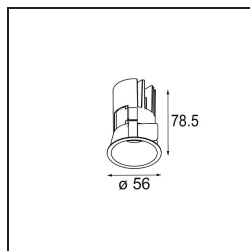

Date
Customer
Project
Type

Minude Recessed 56 1x IP54 LED 3000K Spot DE Black Chrome

Minude's yogic flexibility will surprise you about as much as its bare, cylindrical design. Express a refined and minimalistic look & feel on walls, on high or low ceilings. Try more than one Minude on our Pista track or on our redesigned Modupoint LED. Its long string of colours and miniature size will make a big impression.

Specifications

Material	13710180
Light Source Type	LED
LED Type	CITIZEN CLU7A3
LED technology	LED COB
CRI	Min. 90
Colour Temperature	3000K
Lifetime	L90B10 @50,000 Hours
Lamp Included	Yes
Number of Light Sources	1
CIE flux code	100 100 100 100 40
Binning (SDCM)	2
Light Direction	Down
Optic	Lens
Measured beam angle (°)	16.0
Input Voltage	Constant Current Driver Required
Electrical Class	III
IP Rating	54
Glow wire rating (°C)	960
Indoor/Outdoor	Indoor
Application	Ceiling, Wall
Mounting	Recessed
Cut-out size (mm)	ø51
Mounting depth (mm)	100.0
Adjustability	Not Applicable
Distance to Lighted Object (m)	0,1
Primary Colour & Primary Finish	Black, Chrome
Gross weight (g)	184.0
Drive current (mA)	350 500
Min. forward voltage (Vf)	11,2 11,2
Max. forward voltage (Vf)	13,2 13,2
Connected load (W)	4,1 6,1
Luminous flux per lamp (lm)	207 280
Efficacy (lm/W)	51 46
Glare rating	1 1