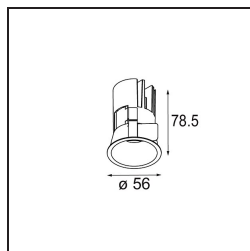

Date
Customer
Project
Type

Minude Recessed 56 1x IP54 LED 3000K Spot DE Black Chrome

Specifications

Material	13710180
Light Source Type	LED
LED Type	CITIZEN CLU7A3
LED technology	LED COB
CRI	Min. 90
Colour Temperature	3000K
Lifetime	L90B10 @50,000 Hours
Lamp Included	Yes
Number of Light Sources	1
CIE flux code	100 100 100 100 40
Binning (SDCM)	2
Light Direction	Down
Optic	Lens
Measured beam angle (°)	16.0
Input Voltage	Constant Current Driver Required
Electrical Class	III
IP Rating	54
Glow wire rating (°C)	960
Indoor/Outdoor	Indoor
Application	Ceiling, Wall
Mounting	Recessed
Cut-out size (mm)	ø51
Mounting depth (mm)	100.0
Adjustability	Not Applicable
Distance to Lighted Object (m)	0,1
Primary Colour & Primary Finish	Black, Chrome
Gross weight (g)	184.0
Drive current (mA)	350 500
Min. forward voltage (Vf)	11,2 11,2
Max. forward voltage (Vf)	13,2 13,2
Connected load (W)	4,1 6,1
Luminous flux per lamp (lm)	207 280
Efficacy (lm/W)	51 46
Glare rating	1 1