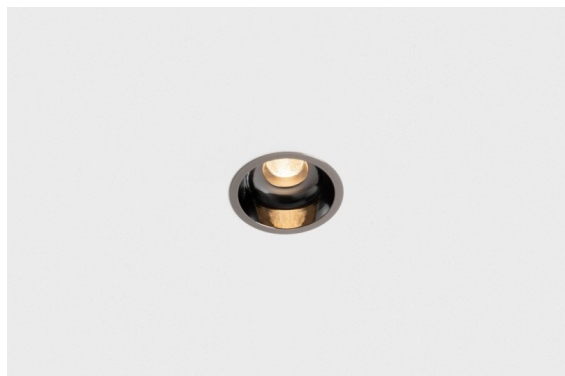

Date
Customer
Project
Type

Minude Recessed 56 1x IP54 LED 3000K Spot DE Black Chrome

Specifications

Material	13710180
Light Source Type	LED
LED Type	CITIZEN CLU7A3
LED technology	LED COB
CRI	Min. 90
Colour Temperature	3000K
Lifetime	L90B10 @50,000 Hours
Lamp Included	Yes
Number of Light Sources	1
CIE flux code	100 100 100 100 40
Binning (SDCM)	2
Light Direction	Down
Optic	Lens
Measured beam angle (°)	16.0
Input Voltage	Constant Current Driver Required
Electrical Class	III
IP Rating	54
Glow wire rating (°C)	960
Indoor/Outdoor	Indoor
Application	Ceiling, Wall
Mounting	Recessed
Cut-out size (mm)	ø51
Mounting depth (mm)	100.0
Adjustability	Not Applicable
Distance to Lighted Object (m)	0,1
Primary Colour & Primary Finish	Black, Chrome
Gross weight (g)	184.0
Drive current (mA)	350 500
Min. forward voltage (Vf)	11,2 11,2
Max. forward voltage (Vf)	13,2 13,2
Connected load (W)	4,1 6,1
Luminous flux per lamp (lm)	207 280
Efficacy (lm/W)	51 46
Glare rating	1 1

Minude's yogic flexibility will surprise you about as much as its bare, cylindrical design. Express a refined and minimalistic look & feel on walls, on high or low ceilings. Try more than one Minude on our Pista track or on our redesigned Modupoint LED. Its long string of colours and miniature size will make a big impression.