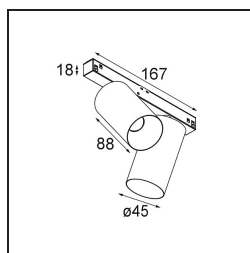

Date
Customer
Project
Type

Minude Track 48V Adjustable 45 2x LED 3000K Spot DALI Black Chrome

Minude's yogic flexibility will surprise you about as much as its bare, cylindrical design. Express a refined and minimalistic look & feel on walls, on high or low ceilings. Try more than one Minude on our Pista track or on our redesigned Modupoint LED. Its long string of colours and miniature size will make a big impression.

Specifications

Material	13711780
Light Source Type	LED
LED Type	CITIZEN CLU7A3
LED technology	LED COB
CRI	Min. 90
Colour Temperature	3000K
Lifetime	L90B10 @50,000 Hours
Lamp Included	Yes
Number of Light Sources	2
CIE flux code	100 100 100 100 41
Binning (SDCM)	2
Light Direction	Down
Optic	Lens
Measured beam angle (°)	17.0
Input Voltage	48Vdc
Luminaire power (W)	14.5
Electrical Class	III
IP Rating	20
Glow wire rating (°C)	960
Dimming Protocol	DALI
DALI Standard	DALI-2
Indoor/Outdoor	Indoor
Application	Ceiling, Wall
Adjustability	H 360° V 0°/+90°
Distance to Lighted Object (m)	0,1
Primary Colour & Primary Finish	Black, Chrome
Gross weight (g)	573.0
Luminous flux per lamp (lm)	291
Efficacy (lm/W)	39
Glare rating	1
Remark	<ul style="list-style-type: none"> • This is not a complete product. Pista track 48V system required. • For installations without dimmer, it is recommended to use 1-10 V luminaires.