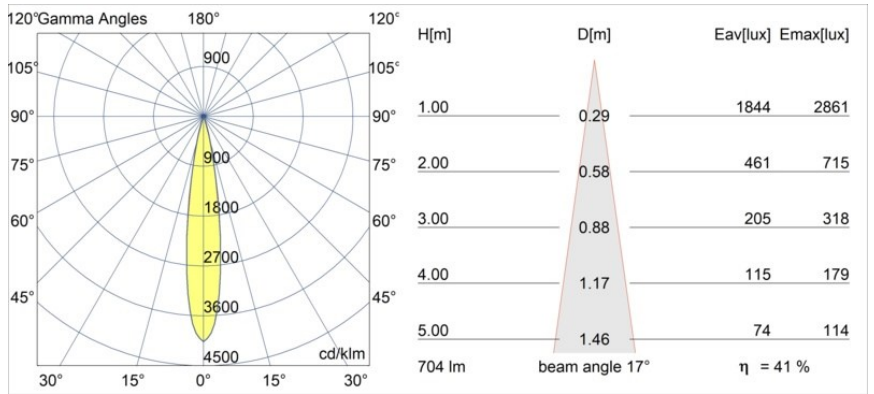

Date
Customer
Project
Type

*Minude Track 48V Adjustable 45 2x LED 3000K Spot 1-10V Black Chrome*

Minude's yogic flexibility will surprise you about as much as its bare, cylindrical design. Express a refined and minimalistic look & feel on walls, on high or low ceilings. Try more than one Minude on our Pista track or on our redesigned Modupoint LED. Its long string of colours and miniature size will make a big impression.

### Specifications

Material	13711680
Light Source Type	LED
LED Type	CITIZEN CLU7A3
LED technology	LED COB
CRI	Min. 90
Colour Temperature	3000K
Lifetime	L90B10 @50,000 Hours
Lamp Included	Yes
Number of Light Sources	2
CIE flux code	100 100 100 100 41
Binning (SDCM)	2
Light Direction	Down
Optic	Lens
Measured beam angle (°)	17.0
Input Voltage	48Vdc
Luminaire power (W)	14.5
Electrical Class	III
IP Rating	20
Glow wire rating (°C)	960
Dimming Protocol	1-10V
Indoor/Outdoor	Indoor
Application	Ceiling, Wall
Adjustability	H 360° V 0°/+90°
Distance to Lighted Object (m)	0,1
Primary Colour & Primary Finish	Black, Chrome
Gross weight (g)	573.0
Luminous flux per lamp (lm)	291
Efficacy (lm/W)	39
Glare rating	1
Remark	<ul style="list-style-type: none"> <li>• This is not a complete product. Pista track 48V system required.</li> <li>• For installations without dimmer, it is recommended to use 1-10 V luminaires.</li> </ul>

**TM30 & CRI diagram**

**Light distribution & beam diagram**

Diagrams