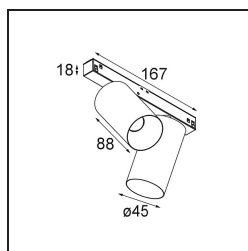

Date
Customer
Project
Type

Minude Track 48V Adjustable 45 2x LED 3000K Spot 1-10V Black Chrome

Minude's yogic flexibility will surprise you about as much as its bare, cylindrical design. Express a refined and minimalistic look & feel on walls, on high or low ceilings. Try more than one Minude on our Pista track or on our redesigned Modupoint LED. Its long string of colours and miniature size will make a big impression.

Specifications

Material	13711680
Light Source Type	LED
LED Type	CITIZEN CLU7A3
LED technology	LED COB
CRI	Min. 90
Colour Temperature	3000K
Lifetime	L90B10 @50,000 Hours
Lamp Included	Yes
Number of Light Sources	2
CIE flux code	100 100 100 100 41
Binning (SDCM)	2
Light Direction	Down
Optic	Lens
Measured beam angle (°)	17.0
Input Voltage	48Vdc
Luminaire power (W)	14.5
Electrical Class	III
IP Rating	20
Glow wire rating (°C)	960
Dimming Protocol	1-10V
Indoor/Outdoor	Indoor
Application	Ceiling, Wall
Adjustability	H 360° V 0°/+90°
Distance to Lighted Object (m)	0,1
Primary Colour & Primary Finish	Black, Chrome
Gross weight (g)	573.0
Luminous flux per lamp (lm)	291
Efficacy (lm/W)	39
Glare rating	1
Remark	<ul style="list-style-type: none"> • This is not a complete product. Pista track 48V system required. • For installations without dimmer, it is recommended to use 1-10 V luminaires.