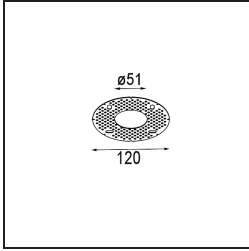

Date
Customer
Project
Type

Minude Recessed 56 1x IP54 LED 2700K Medium DE Black Chrome

Specifications

Material	13650080
Light Source Type	LED
LED Type	BRIDGELUX V6 HD G7
LED technology	LED COB
CRI	Min. 90
Colour Temperature	2700K
Lifetime	L80B10 @50,000 Hours
Lamp Included	Yes
Number of Light Sources	1
CIE flux code	100 100 100 100 58
Binning (SDCM)	2
Light Direction	Down
Optic	Lens
Measured beam angle (°)	29.0
Input Voltage	Constant Current Driver Required
Electrical Class	III
IP Rating	54
Glow wire rating (°C)	960
Indoor/Outdoor	Indoor
Application	Ceiling, Wall
Mounting	Recessed
Cut-out size (mm)	ø51
Mounting depth (mm)	100.0
Adjustability	Not Applicable
Distance to Lighted Object (m)	0,1
Primary Colour & Primary Finish	Black, Chrome
Gross weight (g)	190.0
Drive current (mA)	350 500
Min. forward voltage (Vf)	14,8 15,2
Max. forward voltage (Vf)	18,0 18,6
Connected load (W)	5,7 8,5
Luminous flux per lamp (lm)	418 564
Efficacy (lm/W)	73 66
Glare rating	1 1

TM30 & CRI diagram

Light distribution & beam diagram

Diagrams

Installation Accessories

12293830 Plaster Kit 51 1x

11624030 Installation Housing 140x250x100x210

12292630 Gypsum Fibreboard 150x150

Choose a required accessory