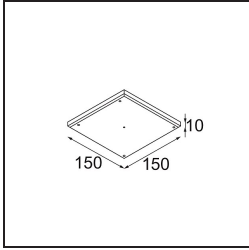

Date
Customer
Project
Type

Minude Recessed 56 1x IP54 LED 2700K Medium DE Black Chrome

Specifications

Material	13650080
Light Source Type	LED
LED Type	BRIDGELUX V6 HD G7
LED technology	LED COB
CRI	Min. 90
Colour Temperature	2700K
Lifetime	L80B10 @50,000 Hours
Lamp Included	Yes
Number of Light Sources	1
CIE flux code	100 100 100 100 58
Binning (SDCM)	2
Light Direction	Down
Optic	Lens
Measured beam angle (°)	29.0
Input Voltage	Constant Current Driver Required
Electrical Class	III
IP Rating	54
Glow wire rating (°C)	960
Indoor/Outdoor	Indoor
Application	Ceiling, Wall
Mounting	Recessed
Cut-out size (mm)	ø51
Mounting depth (mm)	100.0
Adjustability	Not Applicable
Distance to Lighted Object (m)	0,1
Primary Colour & Primary Finish	Black, Chrome
Gross weight (g)	190.0
Drive current (mA)	350 500
Min. forward voltage (Vf)	14,8 15,2
Max. forward voltage (Vf)	18,0 18,6
Connected load (W)	5,7 8,5
Luminous flux per lamp (lm)	418 564
Efficacy (lm/W)	73 66
Glare rating	1 1

TM30 & CRI diagram

Light distribution & beam diagram

Diagrams

Installation Accessories

12293830 Plaster Kit 51 1x

11624030 Installation Housing 140x250x100x210

12292630 Gypsum Fibreboard 150x150

Choose a required accessory