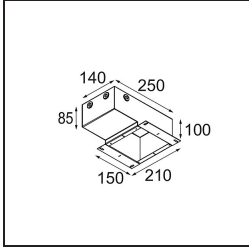

Date
Customer
Project
Type

Minude Recessed 56 1x IP54 LED 2700K Medium DE Black Chrome

Specifications

Material	13650080
Light Source Type	LED
LED Type	BRIDGELUX V6 HD G7
LED technology	LED COB
CRI	Min. 90
Colour Temperature	2700K
Lifetime	L80B10 @50,000 Hours
Lamp Included	Yes
Number of Light Sources	1
CIE flux code	100 100 100 100 58
Binning (SDCM)	2
Light Direction	Down
Optic	Lens
Measured beam angle (°)	29.0
Input Voltage	Constant Current Driver Required
Electrical Class	III
IP Rating	54
Glow wire rating (°C)	960
Indoor/Outdoor	Indoor
Application	Ceiling, Wall
Mounting	Recessed
Cut-out size (mm)	ø51
Mounting depth (mm)	100.0
Adjustability	Not Applicable
Distance to Lighted Object (m)	0,1
Primary Colour & Primary Finish	Black, Chrome
Gross weight (g)	190.0
Drive current (mA)	350 500
Min. forward voltage (Vf)	14,8 15,2
Max. forward voltage (Vf)	18,0 18,6
Connected load (W)	5,7 8,5
Luminous flux per lamp (lm)	418 564
Efficacy (lm/W)	73 66
Glare rating	1 1

TM30 & CRI diagram

Light distribution & beam diagram

Diagrams

Installation Accessories

12293830 Plaster Kit 51 1x

11624030 Installation Housing 140x250x100x210

12292630 Gypsum Fibreboard 150x150

Choose a required accessory