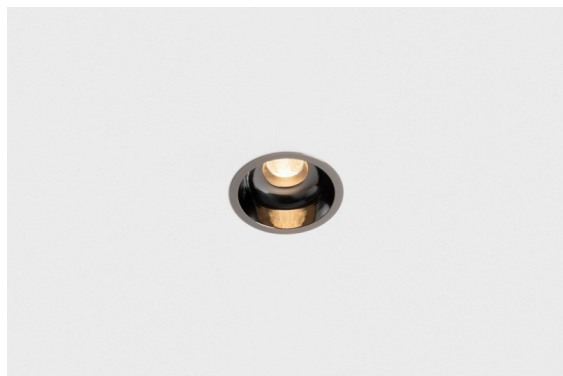

Date
Customer
Project
Type

Minude Recessed 56 1x IP54 LED 2700K Medium DE Black Chrome

Specifications

Material	13650080
Light Source Type	LED
LED Type	BRIDGELUX V6 HD G7
LED technology	LED COB
CRI	Min. 90
Colour Temperature	2700K
Lifetime	L80B10 @50,000 Hours
Lamp Included	Yes
Number of Light Sources	1
CIE flux code	100 100 100 100 58
Binning (SDCM)	2
Light Direction	Down
Optic	Lens
Measured beam angle (°)	29.0
Input Voltage	Constant Current Driver Required
Electrical Class	III
IP Rating	54
Glow wire rating (°C)	960
Indoor/Outdoor	Indoor
Application	Ceiling, Wall
Mounting	Recessed
Cut-out size (mm)	ø51
Mounting depth (mm)	100.0
Adjustability	Not Applicable
Distance to Lighted Object (m)	0,1
Primary Colour & Primary Finish	Black, Chrome
Gross weight (g)	190.0
Drive current (mA)	350 500
Min. forward voltage (Vf)	14,8 15,2
Max. forward voltage (Vf)	18,0 18,6
Connected load (W)	5,7 8,5
Luminous flux per lamp (lm)	418 564
Efficacy (lm/W)	73 66
Glare rating	1 1

Minude's yogic flexibility will surprise you about as much as its bare, cylindrical design. Express a refined and minimalistic look & feel on walls, on high or low ceilings. Try more than one Minude on our Pista track or on our redesigned Modupoint LED. Its long string of colours and miniature size will make a big impression.