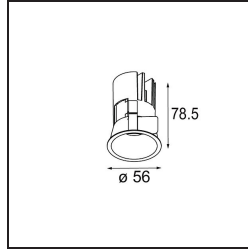

Date
Customer
Project
Type

Minude Recessed 56 1x IP54 LED 2700K Medium DE Black Chrome

Specifications

Material	13650080
Light Source Type	LED
LED Type	BRIDGELUX V6 HD G7
LED technology	LED COB
CRI	Min. 90
Colour Temperature	2700K
Lifetime	L80B20 @50,000 Hours
Lamp Included	Yes
Number of Light Sources	1
CIE flux code	100 100 100 100 58
Binning (SDCM)	2
Light Direction	Down
Optic	Lens
Measured beam angle (°)	29.0
Input Voltage	Constant Current Driver Required
Electrical Class	III
IP Rating	54
Glow wire rating (°C)	960
Indoor/Outdoor	Indoor
Application	Ceiling, Wall
Mounting	Recessed
Cut-out size (mm)	51
Mounting depth (mm)	100.0
Adjustability	Not Applicable
Distance to Lighted Object (m)	0,1
Primary Colour & Primary Finish	Black, Chrome
Gross weight (g)	190.0
Drive current (mA)	350 500
Min. forward voltage (Vf)	14,8 15,2
Max. forward voltage (Vf)	18,0 18,6
Connected load (W)	5,7 8,5
Delivered lumens (lm)	418 564
Efficacy (lm/W)	73 66
Glare rating	1 1