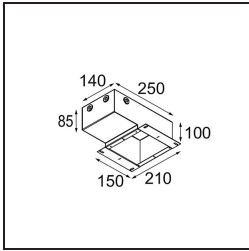

Date
Customer
Project
Type

Minude Recessed 56 1x IP54 LED 2700K Medium DE Black Chrome

Specifications

Material	13650080
Light Source Type	LED
LED Type	BRIDGELUX V6 HD G7
LED technology	LED COB
CRI	Min. 90
Colour Temperature	2700K
Lifetime	L80B20 @50,000 Hours
Lamp Included	Yes
Number of Light Sources	1
CIE flux code	100 100 100 100 58
Binning (SDCM)	2
Light Direction	Down
Optic	Lens
Measured beam angle (°)	29.0
Input Voltage	Constant Current Driver Required
Electrical Class	III
IP Rating	54
Glow wire rating (°C)	960
Indoor/Outdoor	Indoor
Application	Ceiling, Wall
Mounting	Recessed
Cut-out size (mm)	51
Mounting depth (mm)	100.0
Adjustability	Not Applicable
Distance to Lighted Object (m)	0,1
Primary Colour & Primary Finish	Black, Chrome
Gross weight (g)	190.0
Drive current (mA)	350 500
Min. forward voltage (Vf)	14,8 15,2
Max. forward voltage (Vf)	18,0 18,6
Connected load (W)	5,7 8,5
Delivered lumens (lm)	418 564
Efficacy (lm/W)	73 66
Glare rating	1 1

TM30 & CRI diagram

Light distribution & beam diagram

Diagrams

Installation Accessories

11624030 Installation Housing 140x250x100x210

12292630 Gypsum Fibreboard 150x150

Choose a required accessory