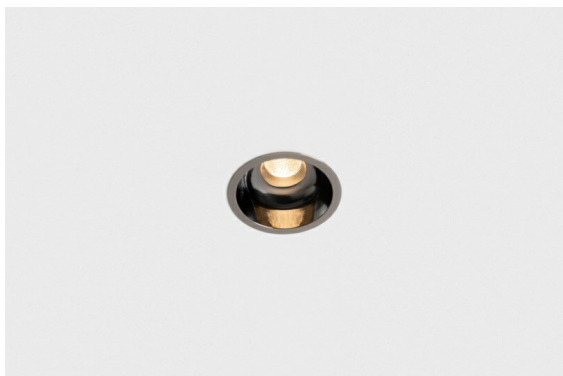

Date
Customer
Project
Type

Minude Recessed 56 1x IP54 LED 2700K Medium DE Black Chrome

Specifications

Material	13650080
Light Source Type	LED
LED Type	BRIDGELUX V6 HD G7
LED technology	LED COB
CRI	Min. 90
Colour Temperature	2700K
Lifetime	L80B10 @50,000 Hours
Lamp Included	Yes
Number of Light Sources	1
CIE flux code	100 100 100 100 58
Binning (SDCM)	2
Light Direction	Down
Optic	Lens
Measured beam angle (°)	29.0
Input Voltage	Constant Current Driver Required
Electrical Class	III
IP Rating	54
Glow wire rating (°C)	960
Indoor/Outdoor	Indoor
Application	Ceiling, Wall
Mounting	Recessed
Cut-out size (mm)	ø51
Mounting depth (mm)	100.0
Adjustability	Not Applicable
Distance to Lighted Object (m)	0,1
Primary Colour & Primary Finish	Black, Chrome
Gross weight (g)	190.0
Drive current (mA)	350 500
Min. forward voltage (Vf)	14,8 15,2
Max. forward voltage (Vf)	18,0 18,6
Connected load (W)	5,7 8,5
Delivered lumens (lm)	418 564
Efficacy (lm/W)	73 66
Glare rating	1 1

Minude's yogic flexibility will surprise you about as much as its bare, cylindrical design. Express a refined and minimalistic look & feel on walls, on high or low ceilings. Try more than one Minude on our Pista track or on our redesigned Modupoint LED. Its long string of colours and miniature size will make a big impression.