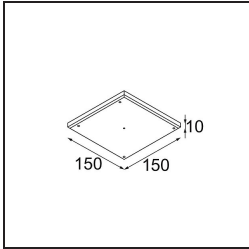

### Specifications

Material	13650080
Light Source Type	LED
LED Type	BRIDGELUX V6 HD G7
LED technology	LED COB
CRI	Min. 90
Colour Temperature	2700K
Lifetime	L80B20 @50,000 Hours
Lamp Included	Yes
Number of Light Sources	1
CIE flux code	100 100 100 100 58
Binning (SDCM)	2
Light Direction	Down
Optic	Lens
Measured beam angle (°)	29.0
Input Voltage	Constant Current Driver Required
Electrical Class	III
IP Rating	54
Glow wire rating (°C)	960
Indoor/Outdoor	Indoor
Application	Ceiling, Wall
Mounting	Recessed
Cut-out size (mm)	ø51
Mounting depth (mm)	100.0
Adjustability	Not Applicable
Distance to Lighted Object (m)	0,1
Primary Colour & Primary Finish	Black, Chrome
Gross weight (g)	190.0
Drive current (mA)	350      500
Min. forward voltage (Vf)	14,8      15,2
Max. forward voltage (Vf)	18,0      18,6
Connected load (W)	5,7      8,5
Delivered lumens (lm)	418      564
Efficacy (lm/W)	73      66
Glare rating	1      1

**TM30 & CRI diagram**

**Light distribution & beam diagram**

Diagrams

**Installation Accessories**

**11624030** Installation Housing 140x250x100x210

**12292630** Gypsum Fibreboard 150x150

Choose a required accessory