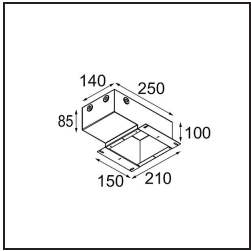

Date
Customer
Project
Type

Minude Recessed 56 1x IP54 LED 2700K Medium DE Black Chrome

Specifications

Material	13650080
Light Source Type	LED
LED Type	BRIDGELUX V6 HD G7
LED technology	LED COB
CRI	Min. 90
Colour Temperature	2700K
Lifetime	L80B10 @50,000 Hours
Lamp Included	Yes
Number of Light Sources	1
CIE flux code	100 100 100 100 58
Binning (SDCM)	2
Light Direction	Down
Optic	Lens
Measured beam angle (°)	29.0
Input Voltage	Constant Current Driver Required
Electrical Class	III
IP Rating	54
Glow wire rating (°C)	960
Indoor/Outdoor	Indoor
Application	Ceiling, Wall
Mounting	Recessed
Cut-out size (mm)	ø51
Mounting depth (mm)	100.0
Adjustability	Not Applicable
Distance to Lighted Object (m)	0,1
Primary Colour & Primary Finish	Black, Chrome
Gross weight (g)	190.0
Drive current (mA)	350 500
Min. forward voltage (Vf)	14,8 15,2
Max. forward voltage (Vf)	18,0 18,6
Connected load (W)	5,7 8,5
Delivered lumens (lm)	418 564
Efficacy (lm/W)	73 66
Glare rating	1 1

TM30 & CRI diagram

Light distribution & beam diagram

Diagrams

Installation Accessories

11624030 Installation Housing 140x250x100x210

12292630 Gypsum Fibreboard 150x150

Choose a required accessory