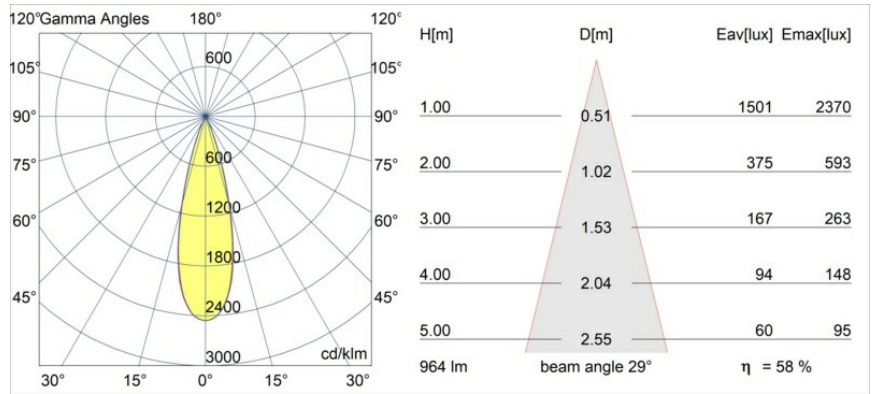

Light distribution & beam diagram