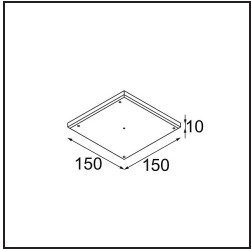

Date
Customer
Project
Type

Minude Recessed 56 1x IP54 LED 2700K Medium DE Black Chrome

Specifications

Material	13650080
Light Source Type	LED
LED Type	BRIDGELUX V6 HD G7
LED technology	LED COB
CRI	Min. 90
Colour Temperature	2700K
Lifetime	L80B10 @50,000 Hours
Lamp Included	Yes
Number of Light Sources	1
CIE flux code	100 100 100 100 58
Binning (SDCM)	2
Light Direction	Down
Optic	Lens
Measured beam angle (°)	29.0
Input Voltage	Constant Current Driver Required
Electrical Class	III
IP Rating	54
Glow wire rating (°C)	960
Indoor/Outdoor	Indoor
Application	Ceiling, Wall
Mounting	Recessed
Cut-out size (mm)	ø51
Mounting depth (mm)	100.0
Adjustability	Not Applicable
Distance to Lighted Object (m)	0,1
Primary Colour & Primary Finish	Black, Chrome
Gross weight (g)	190.0
Drive current (mA)	350 500
Min. forward voltage (Vf)	14,8 15,2
Max. forward voltage (Vf)	18,0 18,6
Connected load (W)	5,7 8,5
Delivered lumens (lm)	418 564
Efficacy (lm/W)	73 66
Glare rating	1 1

TM30 & CRI diagram

Light distribution & beam diagram

Diagrams

Installation Accessories

11624030 Installation Housing 140x250x100x210

12292630 Gypsum Fibreboard 150x150

Choose a required accessory