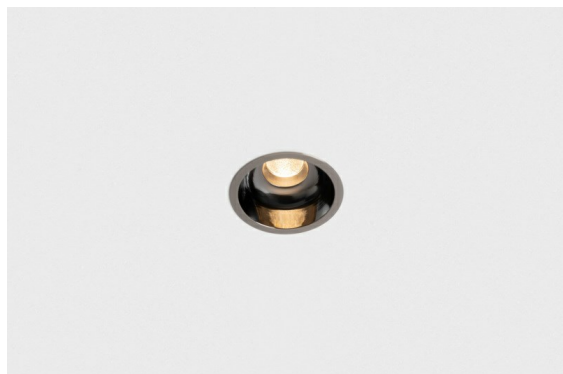

Date
Customer
Project
Type

*Minude Recessed 56 1x IP54 LED 2700K Medium DE Black Chrome*

Minude's yogic flexibility will surprise you about as much as its bare, cylindrical design. Express a refined and minimalistic look & feel on walls, on high or low ceilings. Try more than one Minude on our Pista track or on our redesigned Modupoint LED. Its long string of colours and miniature size will make a big impression.

### Specifications

Material	13650080
Light Source Type	LED
LED Type	BRIDGELUX V6 HD G7
LED technology	LED COB
CRI	Min. 90
Colour Temperature	2700K
Lifetime	L80B20 @50,000 Hours
Lamp Included	Yes
Number of Light Sources	1
CIE flux code	100 100 100 100 58
Binning (SDCM)	2
Light Direction	Down
Optic	Lens
Measured beam angle (°)	29.0
Input Voltage	Constant Current Driver Required
Electrical Class	III
IP Rating	54
Glow wire rating (°C)	960
Indoor/Outdoor	Indoor
Application	Ceiling, Wall
Mounting	Recessed
Cut-out size (mm)	ø51
Mounting depth (mm)	100.0
Adjustability	Not Applicable
Distance to Lighted Object (m)	0,1
Primary Colour & Primary Finish	Black, Chrome
Gross weight (g)	190.0
Drive current (mA)	350      500
Min. forward voltage (Vf)	14,8      15,2
Max. forward voltage (Vf)	18,0      18,6
Connected load (W)	5,7      8,5
Delivered lumens (lm)	418      564
Efficacy (lm/W)	73      66
Glare rating	1      1