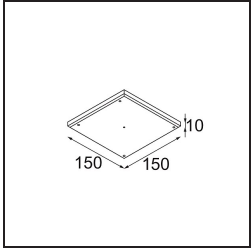

Date
Customer
Project
Type

Minude Recessed 56 1x IP54 LED 2700K Medium DE Black Chrome

Specifications

Material	13650080
Light Source Type	LED
LED Type	BRIDGELUX V6 HD G7
LED technology	LED COB
CRI	Min. 90
Colour Temperature	2700K
Lifetime	L80B10 @50,000 Hours
Lamp Included	Yes
Number of Light Sources	1
CIE flux code	100 100 100 100 58
Binning (SDCM)	2
Light Direction	Down
Optic	Lens
Measured beam angle (°)	29.0
Input Voltage	Constant Current Driver Required
Electrical Class	III
IP Rating	54
Glow wire rating (°C)	960
Indoor/Outdoor	Indoor
Application	Ceiling, Wall
Mounting	Recessed
Cut-out size (mm)	ø51
Mounting depth (mm)	100.0
Adjustability	Not Applicable
Distance to Lighted Object (m)	0,1
Primary Colour & Primary Finish	Black, Chrome
Gross weight (g)	190.0
Drive current (mA)	350 500
Min. forward voltage (Vf)	14,8 15,2
Max. forward voltage (Vf)	18,0 18,6
Connected load (W)	5,7 8,5
Luminous flux per lamp (lm)	418 564
Efficacy (lm/W)	73 66
Glare rating	1 1

TM30 & CRI diagram

Light distribution & beam diagram

Diagrams

Installation Accessories

12293830 Plaster Kit 51 1x

11624030 Installation Housing 140x250x100x210

12292630 Gypsum Fibreboard 150x150

Choose a required accessory