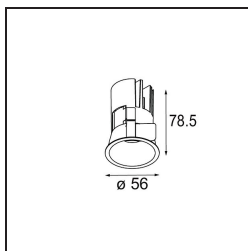

Date
Customer
Project
Type

Minude Recessed 56 1x IP54 LED 2700K Medium DE Black Chrome

Specifications

Material	13650080
Light Source Type	LED
LED Type	BRIDGELUX V6 HD G7
LED technology	LED COB
CRI	Min. 90
Colour Temperature	2700K
Lifetime	L80B10 @50,000 Hours
Lamp Included	Yes
Number of Light Sources	1
CIE flux code	100 100 100 100 58
Binning (SDCM)	2
Light Direction	Down
Optic	Lens
Measured beam angle (°)	29.0
Input Voltage	Constant Current Driver Required
Electrical Class	III
IP Rating	54
Glow wire rating (°C)	960
Indoor/Outdoor	Indoor
Application	Ceiling, Wall
Mounting	Recessed
Cut-out size (mm)	ø51
Mounting depth (mm)	100.0
Adjustability	Not Applicable
Distance to Lighted Object (m)	0,1
Primary Colour & Primary Finish	Black, Chrome
Gross weight (g)	190.0
Drive current (mA)	350 500
Min. forward voltage (Vf)	14,8 15,2
Max. forward voltage (Vf)	18,0 18,6
Connected load (W)	5,7 8,5
Delivered lumens (lm)	418 564
Efficacy (lm/W)	73 66
Glare rating	1 1