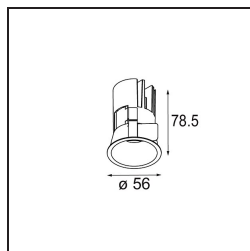

Date
Customer
Project
Type

Minude Recessed 56 1x IP54 LED 2700K Medium DE Black Chrome

Specifications

Material	13650080
Light Source Type	LED
LED Type	BRIDGELUX V6 HD G7
LED technology	LED COB
CRI	Min. 90
Colour Temperature	2700K
Lifetime	L80B10 @50,000 Hours
Lamp Included	Yes
Number of Light Sources	1
CIE flux code	100 100 100 100 58
Binning (SDCM)	2
Light Direction	Down
Optic	Lens
Measured beam angle (°)	29.0
Input Voltage	Constant Current Driver Required
Electrical Class	III
IP Rating	54
Glow wire rating (°C)	960
Indoor/Outdoor	Indoor
Application	Ceiling, Wall
Mounting	Recessed
Cut-out size (mm)	ø51
Mounting depth (mm)	100.0
Adjustability	Not Applicable
Distance to Lighted Object (m)	0,1
Primary Colour & Primary Finish	Black, Chrome
Gross weight (g)	190.0
Drive current (mA)	350 500
Min. forward voltage (Vf)	14,8 15,2
Max. forward voltage (Vf)	18,0 18,6
Connected load (W)	5,7 8,5
Luminous flux per lamp (lm)	418 564
Efficacy (lm/W)	73 66
Glare rating	1 1