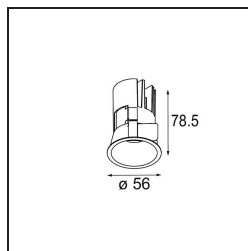

Date
Customer
Project
Type

*Minude Recessed 56 1x IP54 LED 2700K Medium DE Black Chrome*

Minude's yogic flexibility will surprise you about as much as its bare, cylindrical design. Express a refined and minimalistic look & feel on walls, on high or low ceilings. Try more than one Minude on our Pista track or on our redesigned Modupoint LED. Its long string of colours and miniature size will make a big impression.

### Specifications

Material	13650080
Light Source Type	LED
LED Type	BRIDGELUX V6 HD G7
LED technology	LED COB
CRI	Min. 90
Colour Temperature	2700K
Lifetime	L80B20 @50,000 Hours
Lamp Included	Yes
Number of Light Sources	1
CIE flux code	100 100 100 100 58
Binning (SDCM)	2
Light Direction	Down
Optic	Lens
Measured beam angle (°)	29.0
Input Voltage	Constant Current Driver Required
Electrical Class	III
IP Rating	54
Glow wire rating (°C)	960
Indoor/Outdoor	Indoor
Application	Ceiling, Wall
Mounting	Recessed
Cut-out size (mm)	ø51
Mounting depth (mm)	100.0
Adjustability	Not Applicable
Distance to Lighted Object (m)	0,1
Primary Colour & Primary Finish	Black, Chrome
Gross weight (g)	190.0
Drive current (mA)	350      500
Min. forward voltage (Vf)	14,8      15,2
Max. forward voltage (Vf)	18,0      18,6
Connected load (W)	5,7      8,5
Delivered lumens (lm)	418      564
Efficacy (lm/W)	73      66
Glare rating	1      1