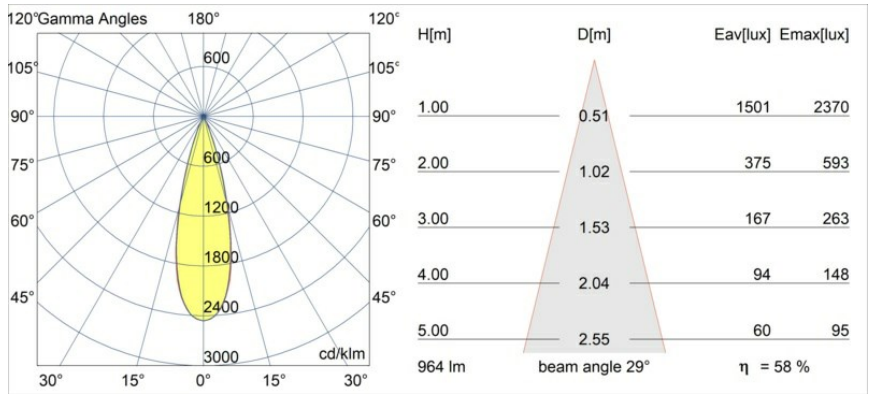

Light distribution & beam diagram