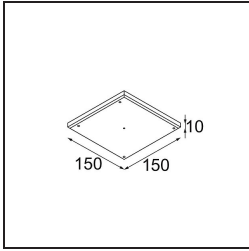

Date
Customer
Project
Type

Minude Recessed 56 1x IP54 LED 2700K Medium DE Black Chrome

Specifications

Material	13650080
Light Source Type	LED
LED Type	BRIDGELUX V6 HD G7
LED technology	LED COB
CRI	Min. 90
Colour Temperature	2700K
Lifetime	L80B20 @50,000 Hours
Lamp Included	Yes
Number of Light Sources	1
CIE flux code	100 100 100 100 58
Binning (SDCM)	2
Light Direction	Down
Optic	Lens
Measured beam angle (°)	29.0
Input Voltage	Constant Current Driver Required
Electrical Class	III
IP Rating	54
Glow wire rating (°C)	960
Indoor/Outdoor	Indoor
Application	Ceiling, Wall
Mounting	Recessed
Cut-out size (mm)	51
Mounting depth (mm)	100.0
Adjustability	Not Applicable
Distance to Lighted Object (m)	0,1
Primary Colour & Primary Finish	Black, Chrome
Gross weight (g)	190.0
Drive current (mA)	350 500
Min. forward voltage (Vf)	14,8 15,2
Max. forward voltage (Vf)	18,0 18,6
Connected load (W)	5,7 8,5
Delivered lumens (lm)	418 564
Efficacy (lm/W)	73 66
Glare rating	1 1

TM30 & CRI diagram

Light distribution & beam diagram

Diagrams

Installation Accessories

11624030 Installation Housing 140x250x100x210

12292630 Gypsum Fibreboard 150x150

Choose a required accessory