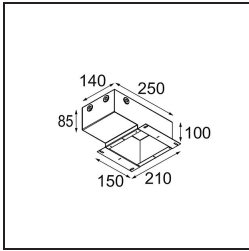

### Specifications

Material	13650080
Light Source Type	LED
LED Type	BRIDGELUX V6 HD G7
LED technology	LED COB
CRI	Min. 90
Colour Temperature	2700K
Lifetime	L80B20 @50,000 Hours
Lamp Included	Yes
Number of Light Sources	1
CIE flux code	100 100 100 100 58
Binning (SDCM)	2
Light Direction	Down
Optic	Lens
Measured beam angle (°)	29.0
Input Voltage	Constant Current Driver Required
Electrical Class	III
IP Rating	54
Glow wire rating (°C)	960
Indoor/Outdoor	Indoor
Application	Ceiling, Wall
Mounting	Recessed
Cut-out size (mm)	ø51
Mounting depth (mm)	100.0
Adjustability	Not Applicable
Distance to Lighted Object (m)	0,1
Primary Colour & Primary Finish	Black, Chrome
Gross weight (g)	190.0
Drive current (mA)	350      500
Min. forward voltage (Vf)	14,8      15,2
Max. forward voltage (Vf)	18,0      18,6
Connected load (W)	5,7      8,5
Delivered lumens (lm)	418      564
Efficacy (lm/W)	73      66
Glare rating	1      1

**TM30 & CRI diagram**

**Light distribution & beam diagram**

Diagrams

**Installation Accessories**

**11624030** Installation Housing 140x250x100x210

**12292630** Gypsum Fibreboard 150x150

Choose a required accessory