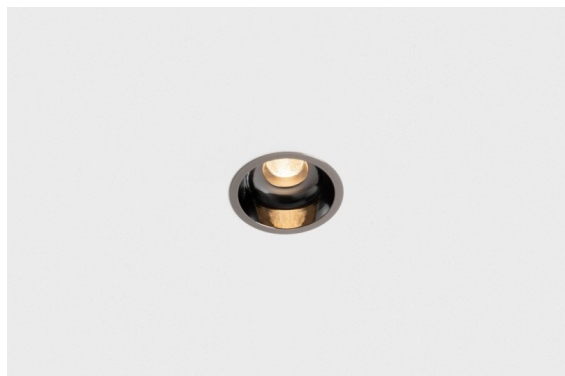

Date
Customer
Project
Type

Minude Recessed 56 1x IP54 LED 2700K Medium DE Black Chrome

Specifications

Material	13650080
Light Source Type	LED
LED Type	BRIDGELUX V6 HD G7
LED technology	LED COB
CRI	Min. 90
Colour Temperature	2700K
Lifetime	L80B10 @50,000 Hours
Lamp Included	Yes
Number of Light Sources	1
CIE flux code	100 100 100 100 58
Binning (SDCM)	2
Light Direction	Down
Optic	Lens
Measured beam angle (°)	29.0
Input Voltage	Constant Current Driver Required
Electrical Class	III
IP Rating	54
Glow wire rating (°C)	960
Indoor/Outdoor	Indoor
Application	Ceiling, Wall
Mounting	Recessed
Cut-out size (mm)	ø51
Mounting depth (mm)	100.0
Adjustability	Not Applicable
Distance to Lighted Object (m)	0,1
Primary Colour & Primary Finish	Black, Chrome
Gross weight (g)	190.0
Drive current (mA)	350 500
Min. forward voltage (Vf)	14,8 15,2
Max. forward voltage (Vf)	18,0 18,6
Connected load (W)	5,7 8,5
Luminous flux per lamp (lm)	418 564
Efficacy (lm/W)	73 66
Glare rating	1 1

Minude's yogic flexibility will surprise you about as much as its bare, cylindrical design. Express a refined and minimalistic look & feel on walls, on high or low ceilings. Try more than one Minude on our Pista track or on our redesigned Modupoint LED. Its long string of colours and miniature size will make a big impression.