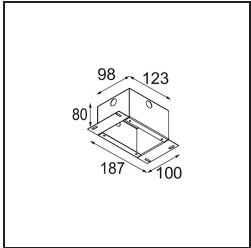

Date
Customer
Project
Type

Minude Out Recessed 49 23 1x IP54 LED 3000K Medium DE Black Chrome

Specifications

Material	13641180
Light Source Type	LED
LED Type	BRIDGELUX V6 HD G7
LED technology	LED COB
CRI	Min. 90
Colour Temperature	3000K
Lifetime	L80B10 @50,000 Hours
Lamp Included	Yes
Number of Light Sources	1
CIE flux code	100 100 100 100 58
Binning (SDCM)	2
Light Direction	Down
Optic	Lens
Measured beam angle (°)	29.0
Input Voltage	Constant Current Driver Required
Electrical Class	III
IP Rating	54
Glow wire rating (°C)	960
Indoor/Outdoor	Indoor
Application	Ceiling, Wall
Mounting	Recessed
Cut-out size (mm)	ø44
Mounting depth (mm)	80.0
Adjustability	Not Applicable
Distance to Lighted Object (m)	0,1
Primary Colour & Primary Finish	Black, Chrome
Gross weight (g)	197.0
Drive current (mA)	350 500
Min. forward voltage (Vf)	14,8 15,2
Max. forward voltage (Vf)	18,0 18,6
Connected load (W)	5,7 8,5
Luminous flux per lamp (lm)	427 576
Efficacy (lm/W)	75 68
Glare rating	1 1

TM30 & CRI diagram

Light distribution & beam diagram

Diagrams

Installation Accessories

12293730 Plaster Kit 44 1x

10889530 Installation Housing 123x100x80

12290730 Plaster Kit 100x120-45 1x

Choose a required accessory