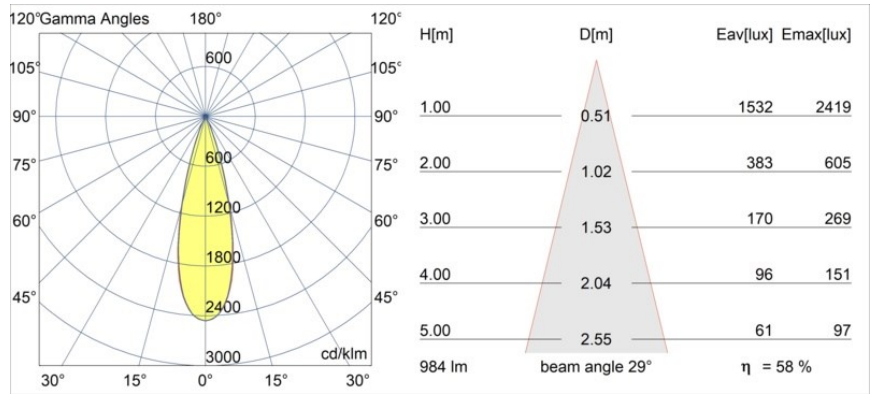

Light distribution & beam diagram