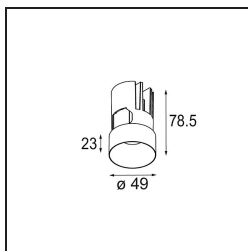

Date
Customer
Project
Type

Minude Out Recessed 49 23 1x IP54 LED 3000K Medium DE Black Chrome

Specifications

Material	13641180
Light Source Type	LED
LED Type	BRIDGELUX V6 HD G7
LED technology	LED COB
CRI	Min. 90
Colour Temperature	3000K
Lifetime	L80B10 @50,000 Hours
Lamp Included	Yes
Number of Light Sources	1
CIE flux code	100 100 100 100 58
Binning (SDCM)	2
Light Direction	Down
Optic	Lens
Measured beam angle (°)	29.0
Input Voltage	Constant Current Driver Required
Electrical Class	III
IP Rating	54
Glow wire rating (°C)	960
Indoor/Outdoor	Indoor
Application	Ceiling, Wall
Mounting	Recessed
Cut-out size (mm)	ø44
Mounting depth (mm)	80.0
Adjustability	Not Applicable
Distance to Lighted Object (m)	0,1
Primary Colour & Primary Finish	Black, Chrome
Gross weight (g)	197.0
Drive current (mA)	350 500
Min. forward voltage (Vf)	14,8 15,2
Max. forward voltage (Vf)	18,0 18,6
Connected load (W)	5,7 8,5
Luminous flux per lamp (lm)	427 576
Efficacy (lm/W)	75 68
Glare rating	1 1