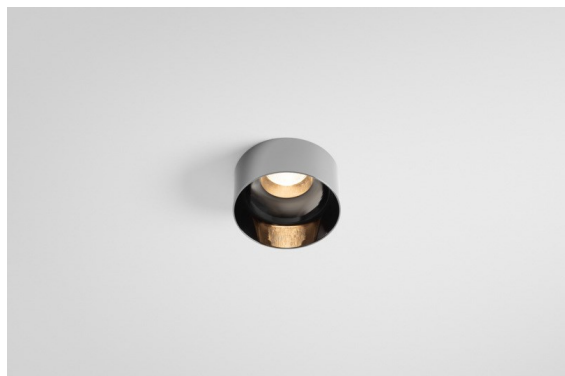

Date
Customer
Project
Type

Minude Out Recessed 49 23 1x IP54 LED 3000K Medium DE Black Chrome

Specifications

Material	13641180
Light Source Type	LED
LED Type	BRIDGELUX V6 HD G7
LED technology	LED COB
CRI	Min. 90
Colour Temperature	3000K
Lifetime	L80B10 @50,000 Hours
Lamp Included	Yes
Number of Light Sources	1
CIE flux code	100 100 100 100 58
Binning (SDCM)	2
Light Direction	Down
Optic	Lens
Measured beam angle (°)	29.0
Input Voltage	Constant Current Driver Required
Electrical Class	III
IP Rating	54
Glow wire rating (°C)	960
Indoor/Outdoor	Indoor
Application	Ceiling, Wall
Mounting	Recessed
Cut-out size (mm)	ø44
Mounting depth (mm)	80.0
Adjustability	Not Applicable
Distance to Lighted Object (m)	0,1
Primary Colour & Primary Finish	Black, Chrome
Gross weight (g)	197.0
Drive current (mA)	350 500
Min. forward voltage (Vf)	14,8 15,2
Max. forward voltage (Vf)	18,0 18,6
Connected load (W)	5,7 8,5
Luminous flux per lamp (lm)	427 576
Efficacy (lm/W)	75 68
Glare rating	1 1

Minude's yogic flexibility will surprise you about as much as its bare, cylindrical design. Express a refined and minimalistic look & feel on walls, on high or low ceilings. Try more than one Minude on our Pista track or on our redesigned Modupoint LED. Its long string of colours and miniature size will make a big impression.